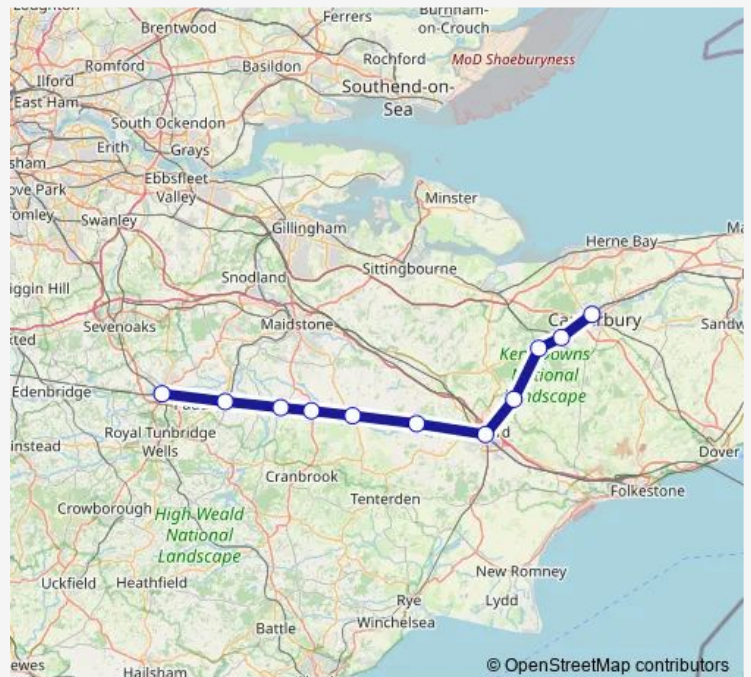

Canterbury West

Route schedule

Tonbridge — Canterbury West

Monday —

Tuesday —

Wednesday —

Thursday —

Friday —

Saturday —

Sunday 08:02

Route info

Direction: Tonbridge

Stops: 11

Trip Duration: 1 hour 16 min

■ Southeastern — Canterbury West - Tonbridge

Direction

Canterbury West — Tonbridge

11 stops

[Open route schedule](#)

Canterbury West

Chartham

Chilham

Wye

Ashford International

Monday	—
Tuesday	—
Wednesday	—
Thursday	—
Friday	—
Saturday	—
Sunday	22:40

Route info

Direction: Canterbury West

Stops: 11

Trip Duration: 0 hour 59 min

Southeastern Rail time schedules and route maps are available in an offline PDF at busmaps.com. Use the busmaps.com website to see live bus times, train schedule or subway schedule, and step-by-step directions for all public transit in Ashford