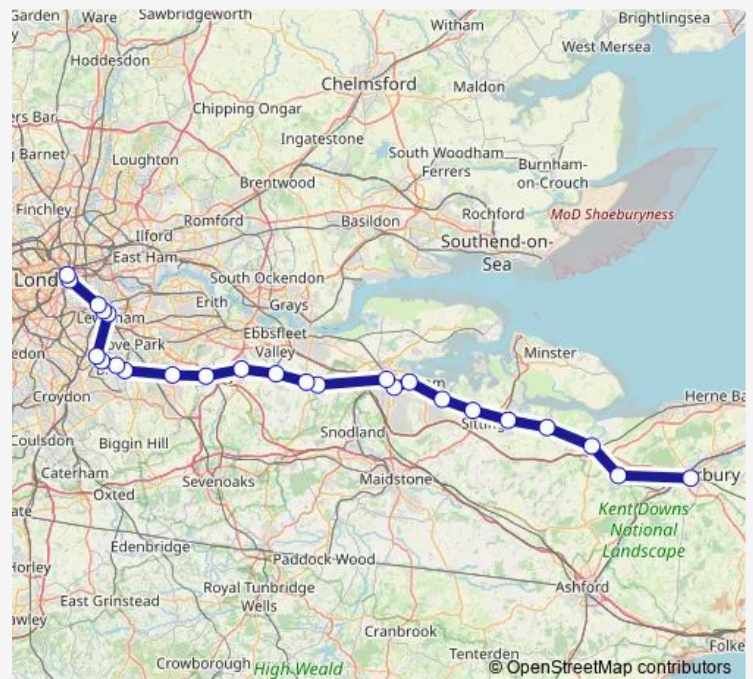

Saturday —

Sunday 08:05-22:05

Route info

Direction: London Cannon Street

Stops: 25

Trip Duration: 2 hour 3 min

■ Southeastern — Canterbury East - London Cannon Street

Teynham

Faversham

Selling

Canterbury East

Direction

Canterbury East — London Cannon Street

25 stops

[Open route schedule](#)

Canterbury East

Route schedule

Canterbury East — London Cannon Street

Monday

—

Tuesday

—

Wednesday

—

Route info

Direction: Canterbury East

Stops: 25

Trip Duration: 2 hour 1 min

Southeastern Rail time schedules and route maps are available in an offline PDF at busmaps.com. Use the busmaps.com website to see live bus times, train schedule or subway schedule, and step-by-step directions for all public transit in London