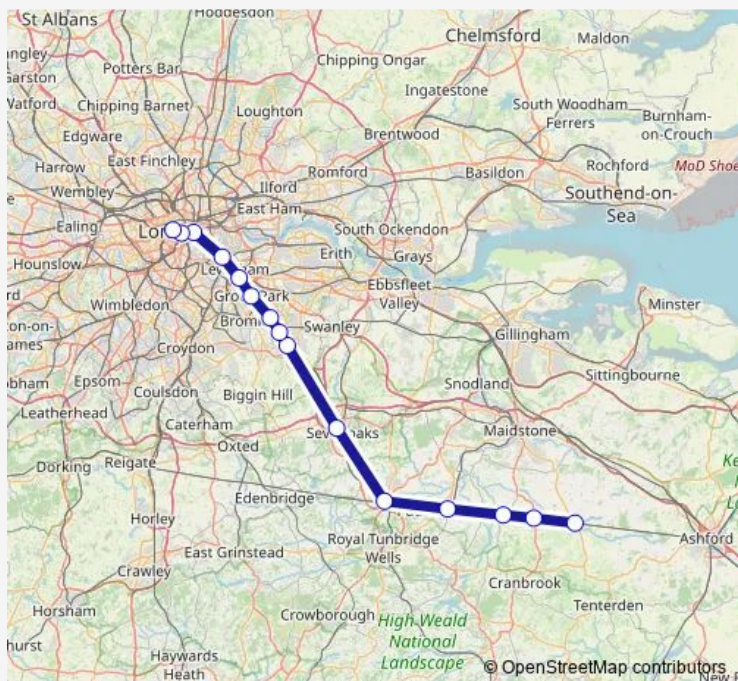

Marden

Staplehurst

Headcorn

Route schedule

London Charing Cross — Headcorn

Monday —

Tuesday —

Wednesday —

Thursday —

Friday —

Saturday —

Sunday 08:04-23:04

Route info

Direction: London Charing Cross

Stops: 15

Trip Duration: 1 hour 21 min

Direction

London Charing Cross — Headcorn

15 stops

[Open route schedule](#)

London Charing Cross

London Waterloo East

London Bridge

New Cross

Saturday

06:16-22:16

Sunday

06:18-23:18

Route info

Direction: Headcorn

Stops: 15

Trip Duration: 1 hour 3 min