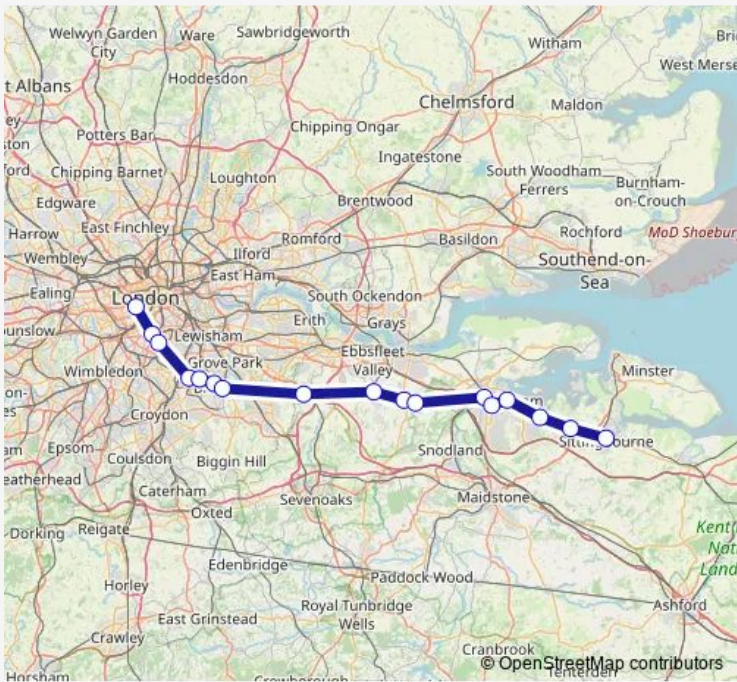

Direction
 London Victoria — Sittingbourne
 17 stops
[Open route schedule](#)

- London Victoria
- Brixton
- Herne Hill
- Kent House
- Beckenham Junction
- Shortlands
- Bromley South
- Swanley
- Longfield
- Meopham
- Sole Street
- Rochester
- Chatham
- Gillingham (Kent)
- Rainham (Kent)
- Newington
- Sittingbourne

Route schedule
 London Victoria — Sittingbourne

Monday	22:40-23:10
Tuesday	—
Wednesday	22:40-23:40
Thursday	22:40-23:40
Friday	—
Saturday	—
Sunday	—

Route info
 Direction: London Victoria
 Stops: 17
 Trip Duration: 1 hour 5 min

Tuesday —

Wednesday 23:40

Thursday 23:40

Friday —

Saturday —

Sunday —

Route info

Direction: London Victoria

Stops: 17

Trip Duration: 1 hour 9 min

Southeastern Rail time schedules and route maps are available in an offline PDF at busmaps.com. Use the busmaps.com website to see live bus times, train schedule or subway schedule, and step-by-step directions for all public transit in London