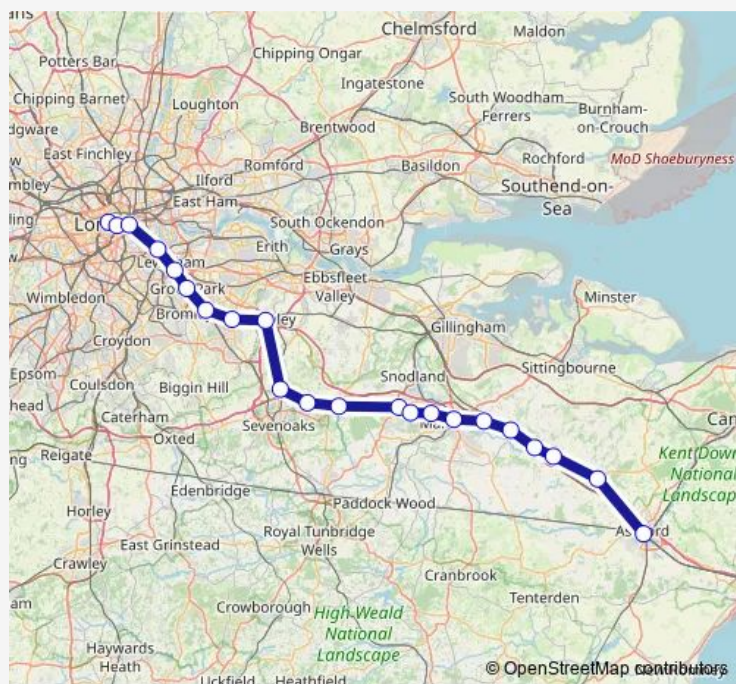

Route info

Direction: London Charing Cross

Stops: 17

Trip Duration: 1 hour 20 min

Direction

Ashford International — London Charing Cross

15 stops

[Open route schedule](#)