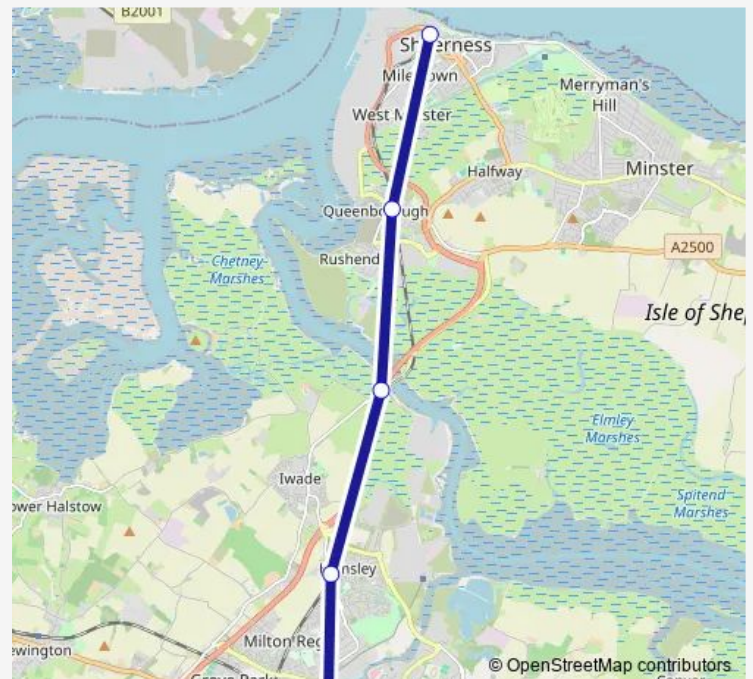

Rail Southeastern Sheerness-on-Sea - Sittingbourne[Go to website](#)**Direction**

Sheerness-on-Sea — Sittingbourne

5 stops

[Open route schedule](#)

Sheerness-on-Sea

Queenborough

Swale

Kemsley

Sittingbourne

Route schedule

Sheerness-on-Sea — Sittingbourne

| | |
|-----------|-------------|
| Monday | 05:41-23:47 |
| Tuesday | 05:41-23:47 |
| Wednesday | 05:41-23:47 |
| Thursday | 05:41-23:47 |
| Friday | 05:41-23:47 |
| Saturday | 05:47-23:47 |
| Sunday | 06:57-23:57 |

Route info

Direction: Sheerness-on-Sea

Stops: 5

Trip Duration: 0 hour 19 min

■ Southeastern — Sheerness-on-Sea - Sittingbourne

BusMaps

Direction

Sittingbourne — Sheerness-on-Sea

5 stops

[Open route schedule](#)

Sittingbourne

Kemsley

Swale

Queenborough

Sheerness-on-Sea

Route schedule