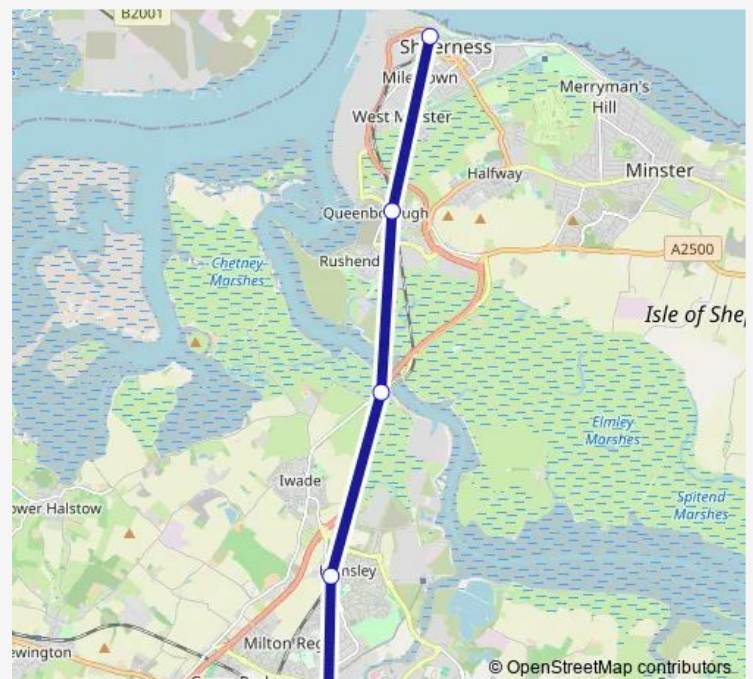

**Direction**

Sheerness-on-Sea — Sittingbourne

5 stops

[Open route schedule](#)

Sheerness-on-Sea

Queenborough

Swale

Kemsley

## Route schedule

Sheerness-on-Sea — Sittingbourne

Monday	05:43-23:47
Tuesday	05:43-23:47
Wednesday	05:43-23:47
Thursday	05:43-23:47
Friday	05:43-23:47
Saturday	05:47-23:47
Sunday	06:57-23:57

## Route info

Direction: Sheerness-on-Sea

Stops: 5

Trip Duration: 0 hour 19 min

**Direction**

Sittingbourne — Sheerness-on-Sea

5 stops

[Open route schedule](#)