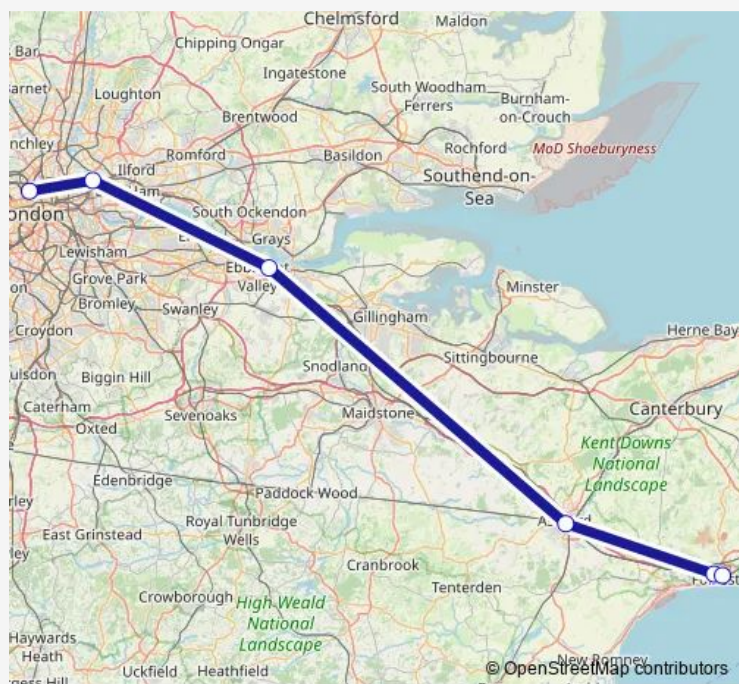

Stratford International

Ebbsfleet International

Ashford International

Folkestone West

Folkestone Central

Route schedule

London St Pancras International — Folkestone Central

Monday —

Tuesday —

Wednesday —

Thursday —

Friday —

Saturday —

Sunday 09:04-23:07

Route info

Direction: London St Pancras International

Stops: 6

Trip Duration: 0 hour 55 min

■ Southeastern — London St Pancras International - Folkestone Central

Direction

Folkestone Central — London St Pancras International

6 stops

[Open route schedule](#)

Folkestone Central

Tuesday —

Wednesday —

Thursday —

Friday —

Saturday —

Sunday 07:56-21:56

Route info

Direction: Folkestone Central