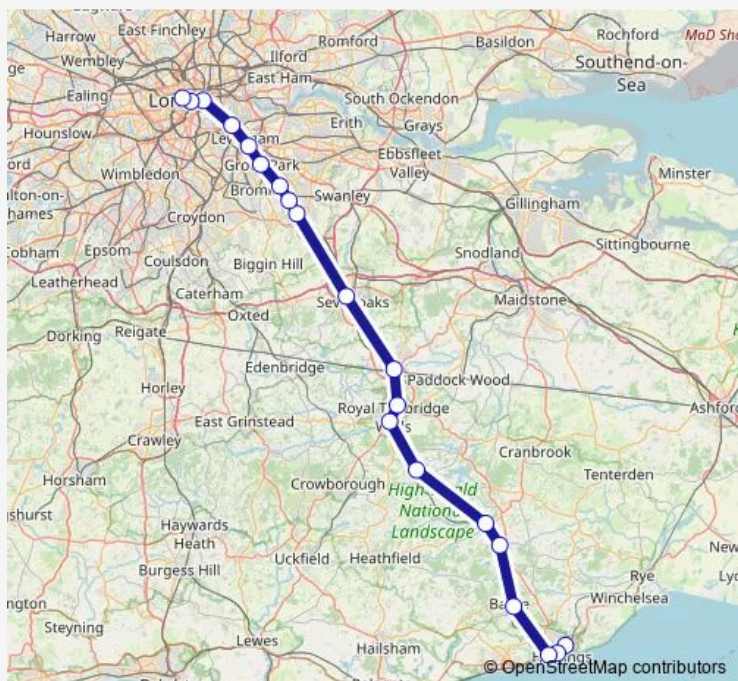

Rail Southeastern Ore - London Charing Cross

[Go to website](#)

Direction

Ore — London Charing Cross

20 stops

[Open route schedule](#)

- Ore
- Hastings
- St Leonards Warrior Square
- Battle
- Robertsbridge
- Etchingham
- Wadhurst
- Tunbridge Wells
- High Brooms
- Tonbridge
- Sevenoaks
- Orpington
- Petts Wood
- Chislehurst
- Grove Park
- Hither Green
- New Cross
- London Bridge
- London Waterloo East
- London Charing Cross

Route schedule

Ore — London Charing Cross

Monday	06:20
Tuesday	06:20
Wednesday	06:20
Thursday	06:20
Friday	06:20
Saturday	—
Sunday	—

Route info

Direction: Ore

Stops: 20

Trip Duration: 1 hour 44 min

■ Southeastern — Ore - London Charing Cross

Southeastern Rail time schedules and route maps are available in an offline PDF at busmaps.com. Use the busmaps.com website to see live bus times, train schedule or subway schedule, and step-by-step directions for all public transit in London