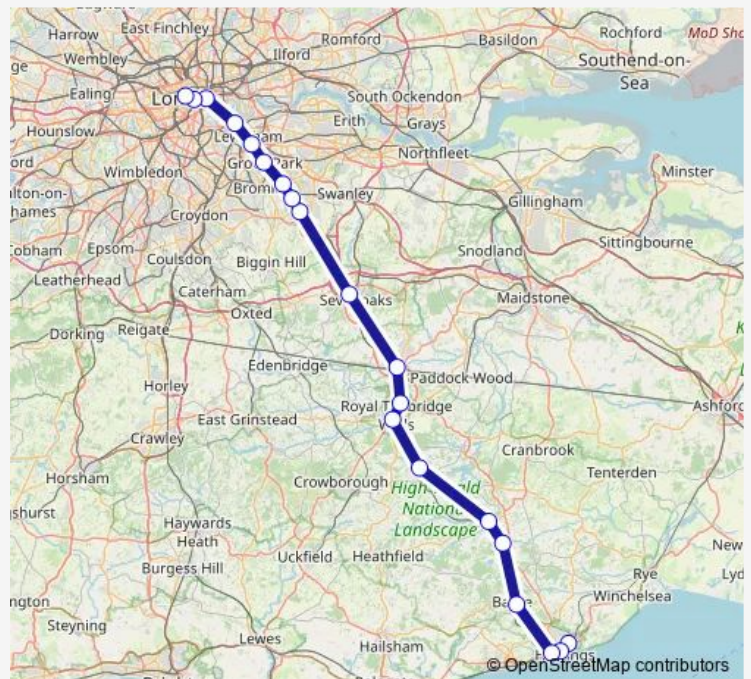

Rail Southeastern Ore - London Charing Cross

[Go to website](#)

**Direction**

Ore — London Charing Cross

20 stops

[Open route schedule](#)

- Ore
- Hastings
- St Leonards Warrior Square
- Battle
- Robertsbridge
- Etchingham
- Wadhurst
- Tunbridge Wells
- High Brooms
- Tonbridge
- Sevenoaks
- Orpington
- Petts Wood
- Chislehurst
- Grove Park
- Hither Green
- New Cross
- London Bridge
- London Waterloo East
- London Charing Cross

Route schedule

Ore — London Charing Cross

Monday	06:20
Tuesday	06:20
Wednesday	06:20
Thursday	06:20
Friday	06:20
Saturday	—
Sunday	—

Route info

Direction: Ore

Stops: 20

Trip Duration: 1 hour 44 min

■ Southeastern — Ore - London Charing Cross

Southeastern Rail time schedules and route maps are available in an offline PDF at [busmaps.com](https://busmaps.com). Use the [busmaps.com](https://busmaps.com) website to see live bus times, train schedule or subway schedule, and step-by-step directions for all public transit in London