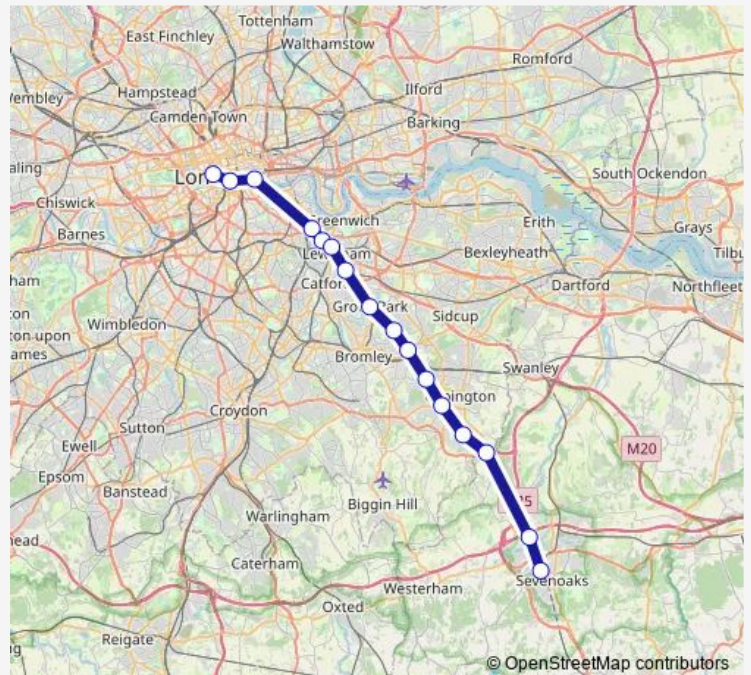

Petts Wood

Orpington

Chelsfield

Knockholt

Dunton Green

Sevenoaks

Route schedule

London Charing Cross — Sevenoaks

Monday 05:31-23:31

Tuesday 05:31-00:31⁺¹

Wednesday 00:31-23:31

Thursday 05:31-23:31

Friday 05:31-23:31

Saturday 05:31-23:31

Sunday 07:15-23:45

Route info

Direction: London Charing Cross

Stops: 16

Trip Duration: 0 hour 57 min

Direction

London Charing Cross — Sevenoaks

10 stops

[Open route schedule](#)

London Charing Cross

Sevenoaks

Route schedule

London Charing Cross — Sevenoaks

Monday	—
Tuesday	—
Wednesday	23:29
Thursday	23:29
Friday	—
Saturday	—
Sunday	—

Route info

Direction: London Charing Cross

Stops: 10

Trip Duration: 0 hour 46 min