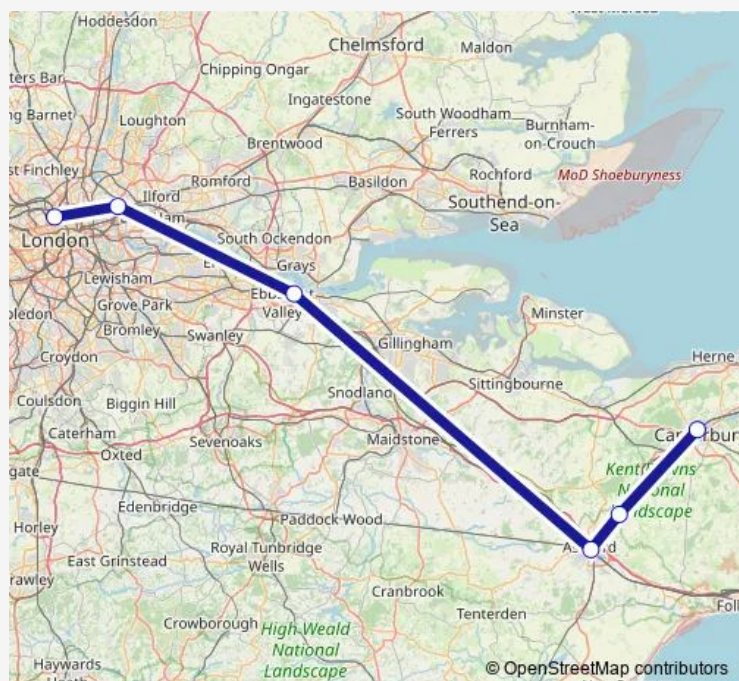

Tuesday —

Wednesday —

Thursday —

Friday —

Saturday —

Sunday 08:40-22:40

Route info

Direction: London St Pancras International

Stops: 6

Trip Duration: 0 hour 56 min

Direction

Canterbury West — London St Pancras International

6 stops

[Open route schedule](#)

Canterbury West

Wye

Ashford International

Ebbsfleet International

Stratford International

London St Pancras International

Route schedule

Canterbury West — London St Pancras International

Monday —

Tuesday —

Wednesday —

Thursday —

Friday —

Saturday —

Sunday 07:24-22:21

Route info

Direction: Canterbury West

Stops: 6