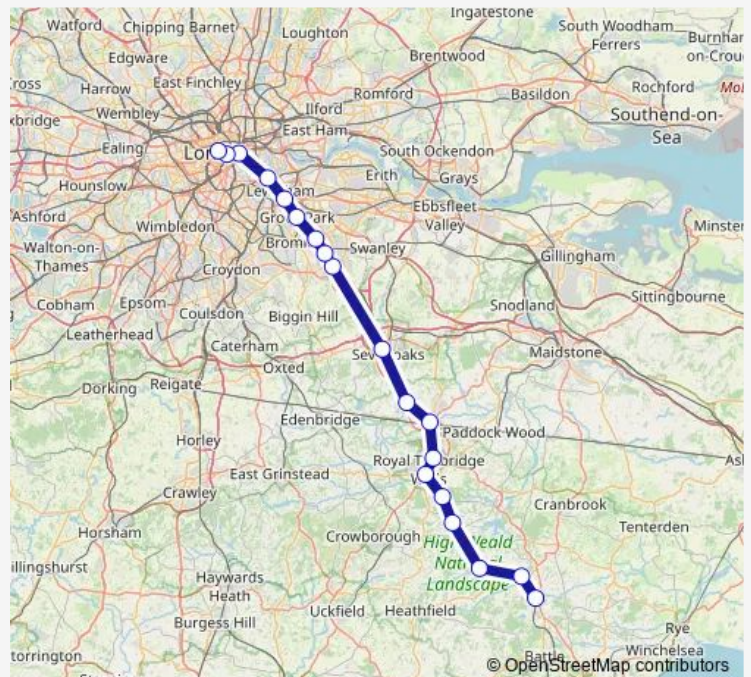

Rail Southeastern Robertsbridge - London Charing Cross

[Go to website](#)

Direction

Robertsbridge — London Charing Cross

19 stops

[Open route schedule](#)

- Robertsbridge
- Etchingham
- Stonegate
- Wadhurst
- Frant
- Tunbridge Wells
- High Brooms
- Tonbridge
- Hildenborough
- Sevenoaks
- Orpington
- Petts Wood
- Chislehurst
- Grove Park
- Hither Green
- New Cross
- London Bridge
- London Waterloo East
- London Charing Cross

Route schedule

Robertsbridge — London Charing Cross

Monday	—
Tuesday	—
Wednesday	—
Thursday	—
Friday	—
Saturday	06:14-22:45
Sunday	07:14-22:14

Route info

Direction: Robertsbridge

Stops: 19

Trip Duration: 1 hour 19 min

Direction

London Charing Cross — Robertsbridge

19 stops

[Open route schedule](#)

London Charing Cross

London Waterloo East

London Bridge

New Cross

Direction: London Charing Cross

Stops: 19

Trip Duration: 1 hour 21 min

Direction

London Charing Cross — Robertsbridge

18 stops

[Open route schedule](#)

London Charing Cross