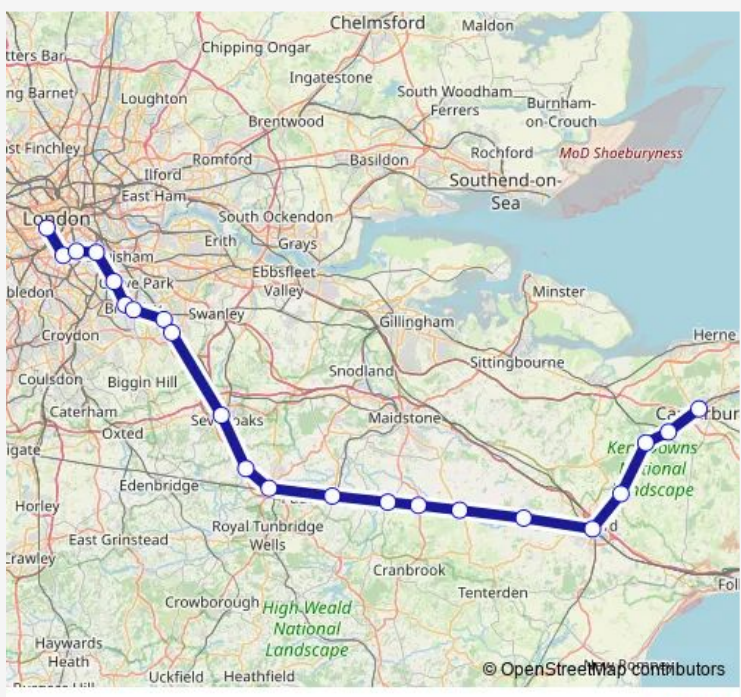

Rail Southeastern London Victoria - Canterbury West

[Go to website](#)

Direction
 London Victoria — Canterbury West

22 stops

[Open route schedule](#)

- London Victoria
- Brixton
- Denmark Hill
- Nunhead
- Bellingham
- Shortlands
- Bromley South
- Petts Wood
- Orpington
- Sevenoaks
- Hildenborough
- Tonbridge
- Paddock Wood
- Marden
- Staplehurst
- Headcorn
- Pluckley
- Ashford International
- Wye
- Chilham
- Chartham

Route schedule
 London Victoria — Canterbury West

Monday	—
Tuesday	—
Wednesday	—
Thursday	—
Friday	—
Saturday	23:30
Sunday	—

Route info

Direction: London Victoria

Stops: 22

Trip Duration: 1 hour 51 min

Southeastern — London Victoria - Canterbury West **BusMaps**

Southeastern Rail time schedules and route maps are available in an offline PDF at busmaps.com. Use the busmaps.com website to see live bus times, train schedule or subway schedule, and step-by-step directions for all public transit in London