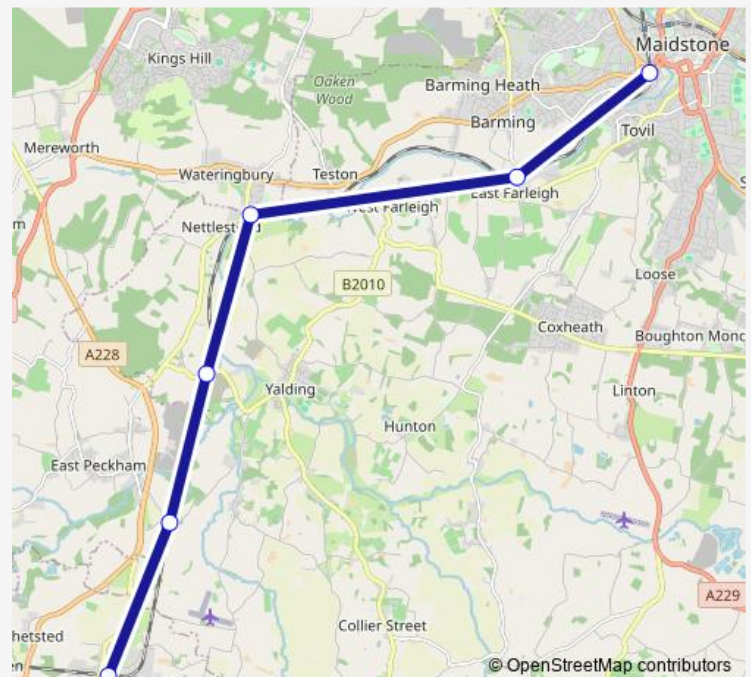

Rail Southeastern Paddock Wood - Maidstone West

[Go to website](#)

Direction

Paddock Wood — Maidstone West

6 stops

[Open route schedule](#)

Paddock Wood

Beltring

Yalding

Wateringbury

East Farleigh

Maidstone West

Route schedule

Paddock Wood — Maidstone West

Monday —

Tuesday —

Wednesday —

Thursday —

Friday —

Saturday —

Sunday 08:33-22:33

Route info

Direction: Paddock Wood

Stops: 6

Trip Duration: 0 hour 21 min

■ Southeastern — Paddock Wood - Maidstone West

Direction

Maidstone West — Paddock Wood

6 stops

[Open route schedule](#)

Maidstone West

East Farleigh