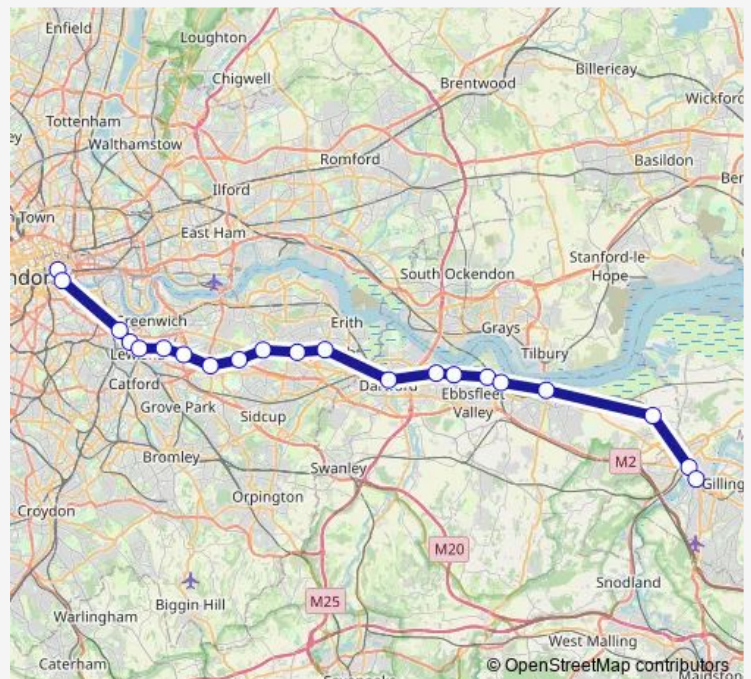

Rail Southeastern London Cannon Street - Rochester

[Go to website](#)

Direction

London Cannon Street — Rochester

21 stops

[Open route schedule](#)

London Cannon Street

London Bridge

Higham

Strood (Kent)

Rochester

Route schedule

London Cannon Street — Rochester

Monday 18:07

Tuesday 18:07

Wednesday 18:07

Thursday 18:07

Friday 18:07

Saturday —

Sunday —

Route info

Direction: London Cannon Street

Stops: 21

Trip Duration: 1 hour 21 min

Southeastern — London Cannon Street - Rochester

Southeastern Rail time schedules and route maps are available in an offline PDF at busmaps.com. Use the busmaps.com website to see live bus times, train schedule or subway schedule, and step-by-step directions for all public transit in London