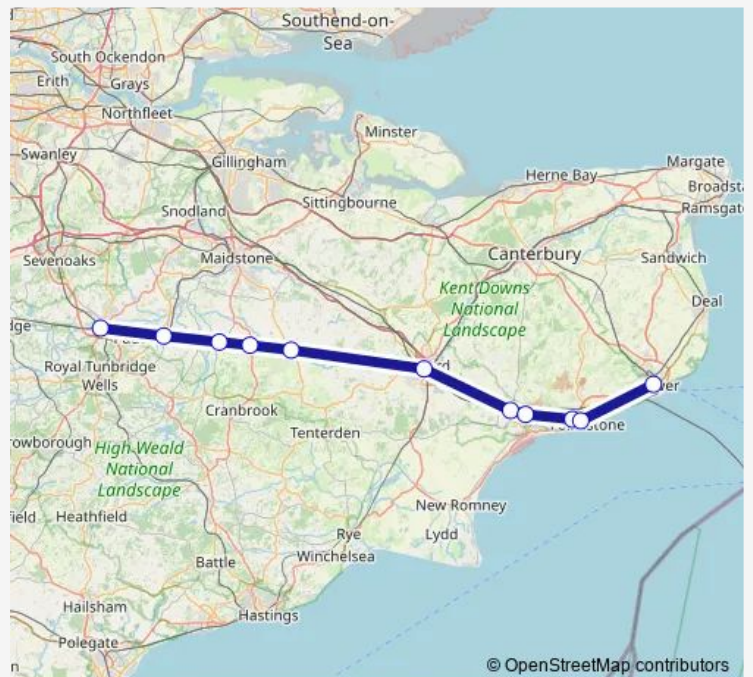

Rail Southeastern Tonbridge - Dover Priory

Go to website

Direction

Tonbridge — Dover Priory

11 stops

[Open route schedule](#)

Tonbridge

Paddock Wood

Marden

Staplehurst

Headcorn

Ashford International

Westenhanger

Sandling

Folkestone West

Folkestone Central

Dover Priory

Route schedule

Tonbridge — Dover Priory

Monday 06:47

Tuesday —

Wednesday —

Thursday —

Friday 06:47

Saturday 06:47

Sunday —

Route info

Direction: Tonbridge

Stops: 11

Trip Duration: 1 hour 8 min

Southeastern Rail time schedules and route maps are available in an offline PDF at busmaps.com. Use the busmaps.com website to see live bus times, train schedule or subway schedule, and step-by-step directions for all public transit in Folkestone