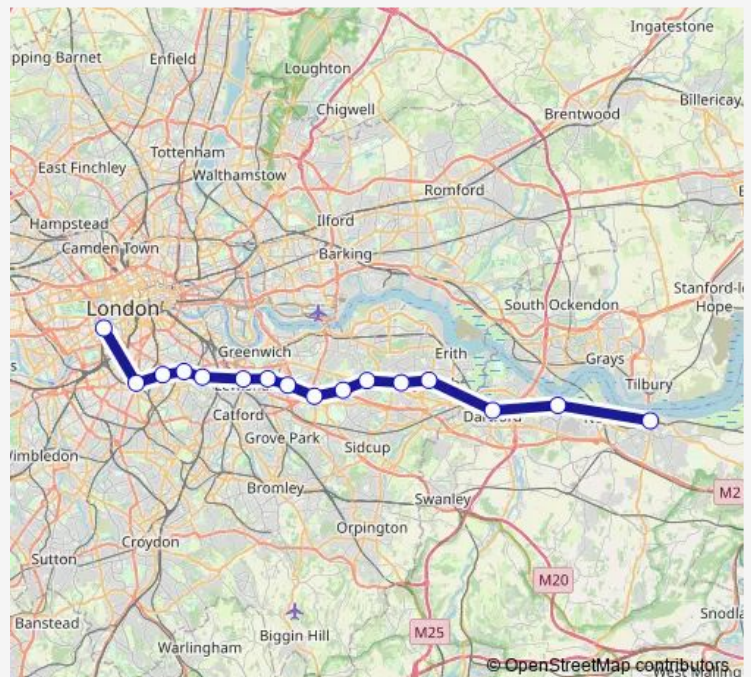

Rail Southeastern London Victoria - Gravesend

[Go to website](#)

Direction

London Victoria — Gravesend

16 stops

[Open route schedule](#)

London Victoria

Brixton

Welling

Bexleyheath

Barnehurst

Dartford

Greenhithe for Bluewater

Gravesend

Route schedule

London Victoria — Gravesend

Monday 06:03-23:03

Tuesday 06:03-23:03

Wednesday 06:03-23:03

Thursday 06:03-23:03

Friday 06:03-23:03

Saturday 06:03-23:03

Sunday —

Route info

Direction: London Victoria

Stops: 16

Trip Duration: 1 hour 6 min

Direction

Gravesend — London Victoria

15 stops

[Open route schedule](#)

Gravesend