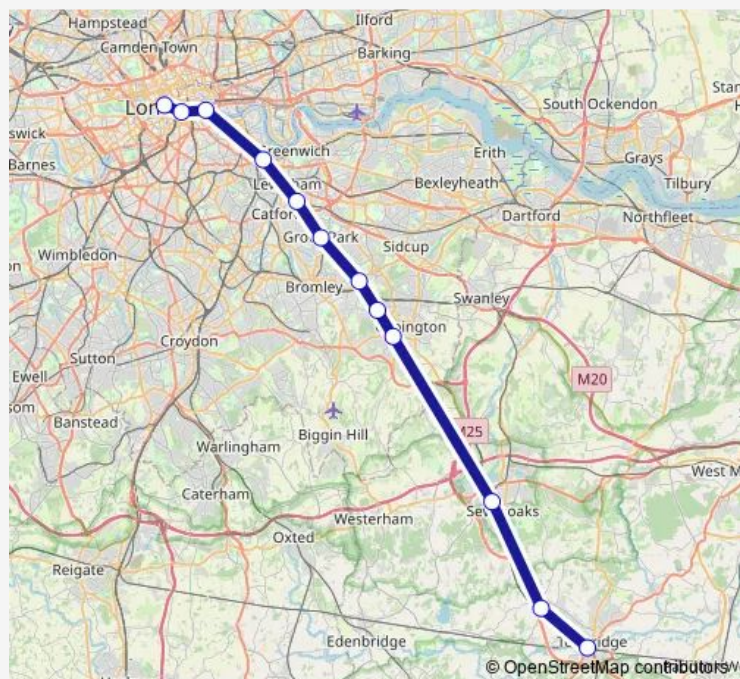

**Direction**

Tonbridge — London Charing Cross

11 stops

[Open route schedule](#)

- Tonbridge
- Hildenborough
- Sevenoaks
- Swanley
- Chislehurst
- Grove Park
- Hither Green
- New Cross
- London Bridge
- London Waterloo East
- London Charing Cross

Route schedule

Tonbridge — London Charing Cross

Monday	—
Tuesday	—
Wednesday	—
Thursday	—
Friday	—
Saturday	—
Sunday	07:18

Route info

Direction: Tonbridge

Stops: 11

Trip Duration: 1 hour 2 min

**Direction**

London Charing Cross — Tonbridge

12 stops

[Open route schedule](#)

London Charing Cross

London Waterloo East

London Bridge

New Cross

Hither Green