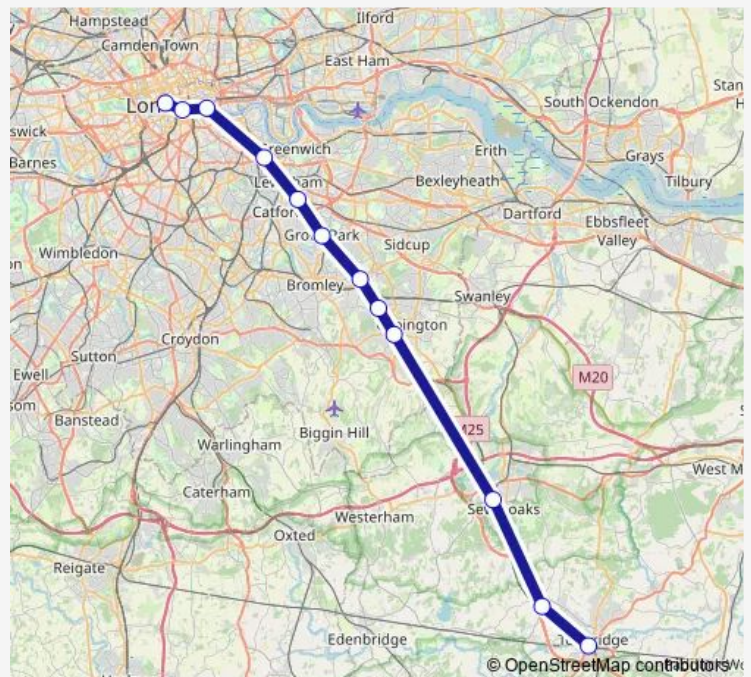

**Direction**

London Charing Cross — Tonbridge

12 stops

[Open route schedule](#)

London Charing Cross

London Waterloo East

London Bridge

New Cross

Route schedule

London Charing Cross — Tonbridge

Monday 21:56-23:15

Tuesday —

Wednesday —

Thursday —

Friday —

Saturday —

Sunday 08:04-23:45

Route info

Direction: London Charing Cross

Stops: 12

Trip Duration: 0 hour 46 min

**Direction**

Tonbridge — London Charing Cross

12 stops