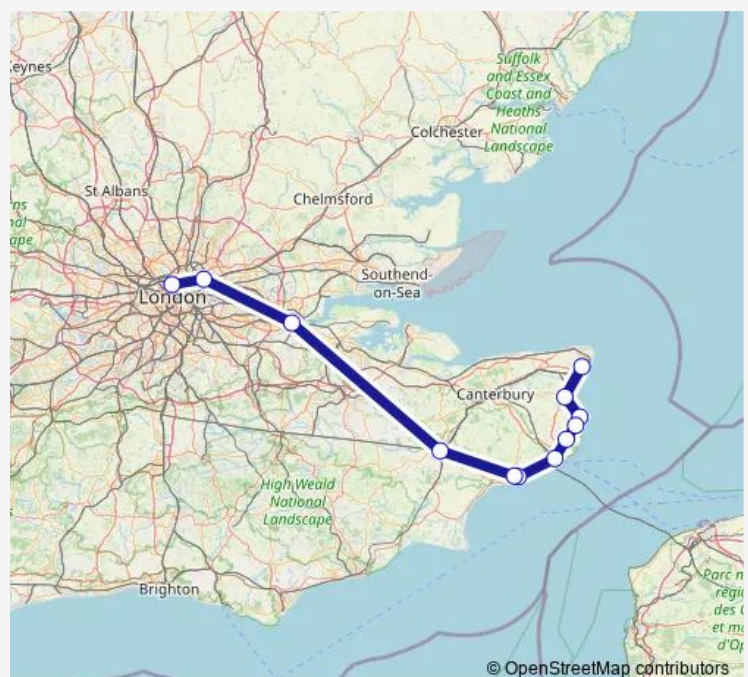

Sittingbourne

Faversham

Whitstable

Herne Bay

Birchington-on-Sea

Margate

Broadstairs

Ramsgate

Route schedule

London St Pancras International — Ramsgate

Monday 07:20-22:20

Tuesday 07:20-21:20

Wednesday 07:20-21:20

Thursday 07:20-21:20

Friday 07:20-22:20

Saturday 07:20-23:40

Sunday 08:20-23:20

Route info

Direction: London St Pancras International

Stops: 18

Trip Duration: 1 hour 50 min

Direction

London St Pancras International — Ramsgate

13 stops