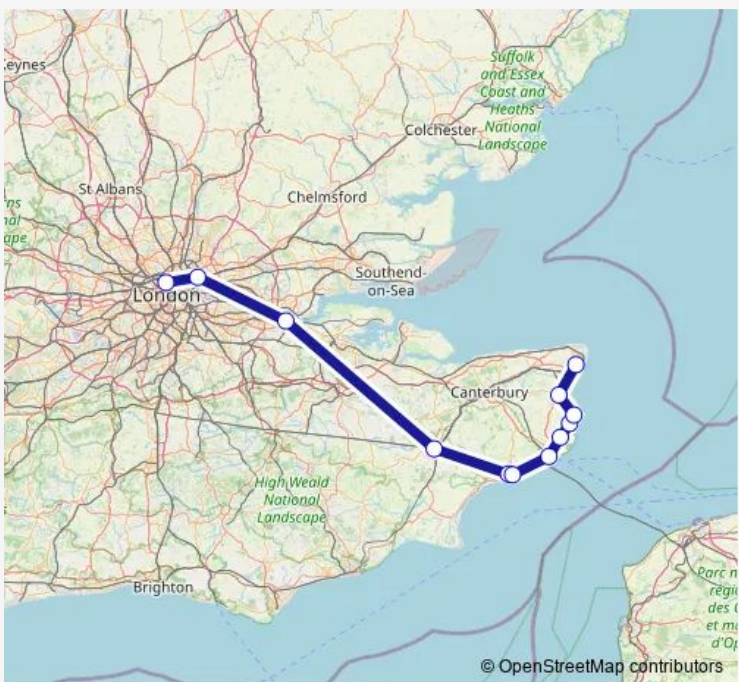

Rail Southeastern London St Pancras International - Ramsgate

[Go to website](#)

Direction
 London St Pancras International — Ramsgate
 18 stops
[Open route schedule](#)

- London St Pancras International
- Stratford International
- Ebbsfleet International
- Gravesend
- Strood (Kent)
- Rochester
- Chatham
- Gillingham (Kent)
- Rainham (Kent)
- Newington
- Sittingbourne
- Faversham
- Whitstable
- Herne Bay
- Birchington-on-Sea
- Margate
- Broadstairs
- Ramsgate

Route schedule
 London St Pancras International — Ramsgate

Monday	07:20-22:20
Tuesday	07:20-21:20
Wednesday	07:20-21:20
Thursday	07:20-21:20
Friday	07:20-22:20
Saturday	07:20-23:40
Sunday	08:20-23:20

Route info
 Direction: London St Pancras International
 Stops: 18
 Trip Duration: 1 hour 49 min