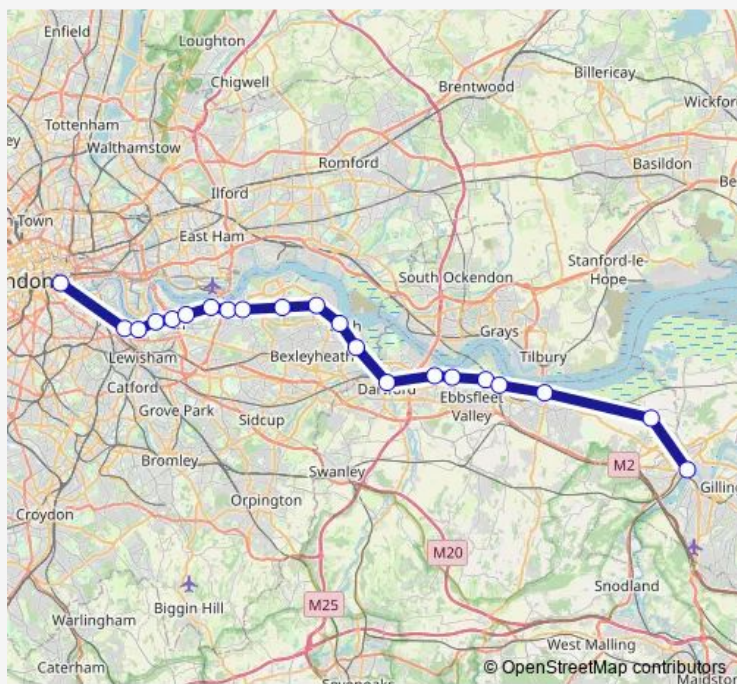

Rail Southeastern London Cannon Street - Strood (Kent)

[Go to website](#)

Direction

London Bridge — Strood (Kent)

21 stops

[Open route schedule](#)

- London Bridge
- Deptford
- Greenwich
- Maze Hill
- Westcombe Park
- Charlton
- Woolwich Dockyard
- Woolwich Arsenal
- Plumstead
- Abbey Wood (London)
- Belvedere
- Erith
- Slade Green
- Dartford
- Stone Crossing
- Greenhithe for Bluewater
- Swanscombe
- Northfleet
- Gravesend
- Higham
- Strood (Kent)

Route schedule

London Bridge — Strood (Kent)

Monday	00:01
Tuesday	—
Wednesday	—
Thursday	—
Friday	—
Saturday	—
Sunday	07:30-00:01 ⁺¹

Route info

Direction: London Bridge

Stops: 21

Trip Duration: 1 hour 11 min

■ Southeastern — London Cannon Street - Strood (Kent)

Direction

London Cannon Street — Strood (Kent)

20 stops

[Open route schedule](#)

London Cannon Street

London Bridge

New Cross

Saturday —

Sunday —

Route info

Direction: London Cannon Street

Stops: 20

Trip Duration: 1 hour 12 min

Direction

Strood (Kent) — London Bridge