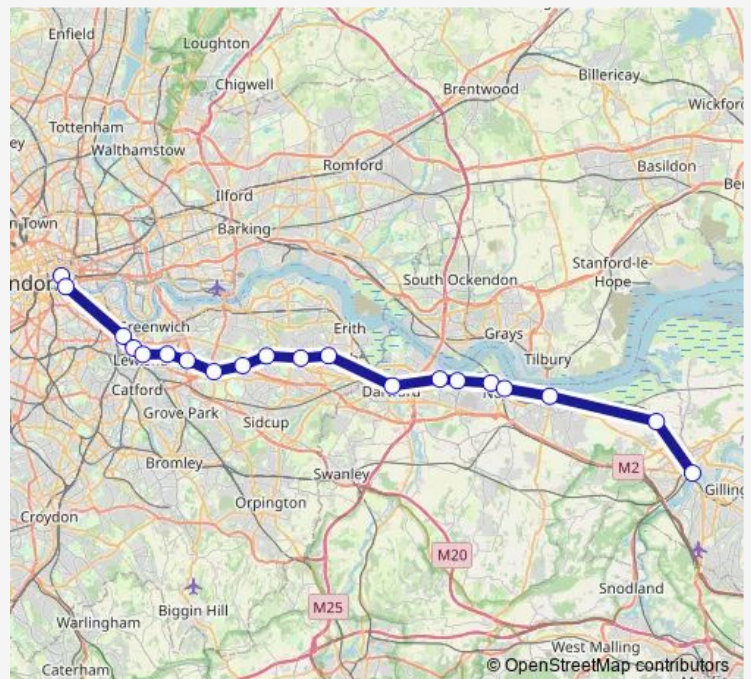

## Rail Southeastern London Cannon Street - Strood (Kent)

[Go to website](#)

### Route schedule

London Bridge — Strood (Kent)

Monday	00:01
Tuesday	—
Wednesday	—
Thursday	—
Friday	—
Saturday	—
Sunday	07:30-00:01 <sup>+1</sup>

### Route info

Direction: London Bridge

Stops: 21

Trip Duration: 1 hour 11 min

■ Southeastern — London Cannon Street - Strood (Kent)

## Route info

Direction: London Cannon Street

Stops: 20

Trip Duration: 1 hour 12 min

**Direction**

Strood (Kent) — London Bridge

21 stops

[Open route schedule](#)