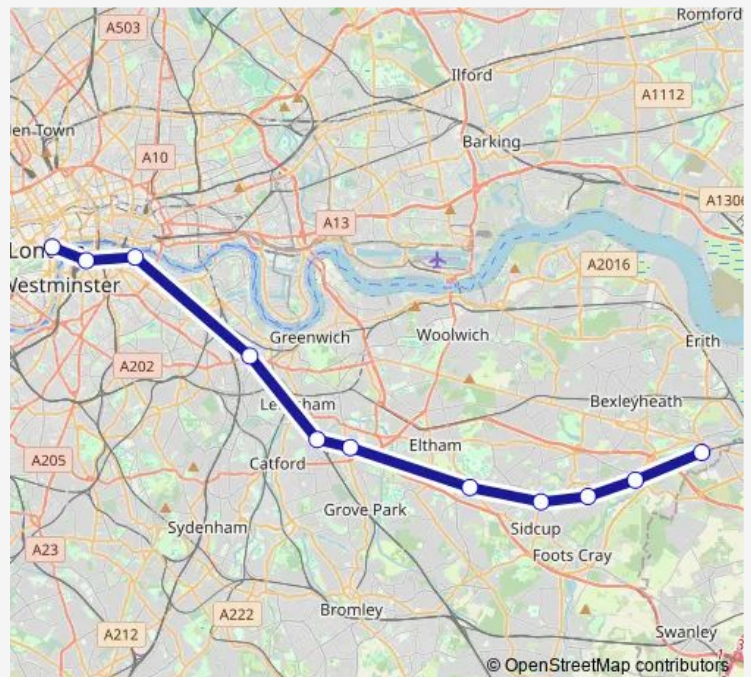

Rail Southeastern Crayford - London Charing Cross

[Go to website](#)

**Direction**

Crayford — London Charing Cross

13 stops

[Open route schedule](#)

- Crayford
- Bexley
- Albany Park
- Sidcup
- New Eltham
- Mottingham
- Lee (London)
- Hither Green
- Lewisham
- New Cross
- London Bridge
- London Waterloo East
- London Charing Cross

Route schedule

Crayford — London Charing Cross

Monday	06:47-07:47
Tuesday	06:47-07:47
Wednesday	06:47-07:47
Thursday	06:47-07:47
Friday	06:47-07:47
Saturday	—
Sunday	06:55

Route info

Direction: Crayford

Stops: 13

Trip Duration: 0 hour 45 min

■ Southeastern — Crayford - London Charing Cross

Southeastern Rail time schedules and route maps are available in an offline PDF at [busmaps.com](https://busmaps.com). Use the [busmaps.com](https://busmaps.com) website to see live bus times, train schedule or subway schedule, and step-by-step directions for all public transit in London