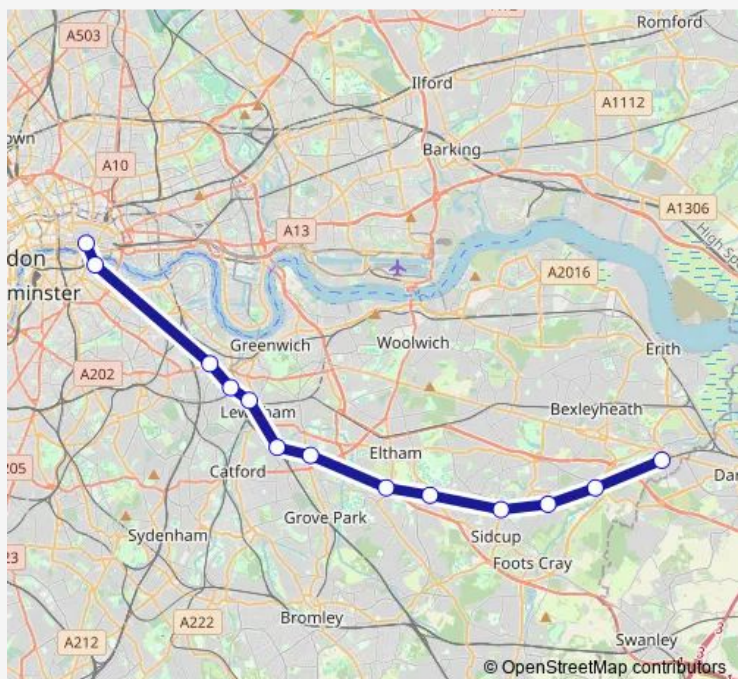

Rail Southeastern Crayford - London Cannon Street

Go to website

Direction

Crayford — London Cannon Street

12 stops

[Open route schedule](#)

- Crayford
- Bexley
- Albany Park
- Sidcup
- New Eltham
- Mottingham
- Lee (London)
- Hither Green
- St Johns (London)
- New Cross
- London Bridge
- London Cannon Street

Route schedule

Crayford — London Cannon Street

Monday	06:00-07:34
Tuesday	06:00-07:34
Wednesday	06:00-07:34
Thursday	06:00-07:34
Friday	06:00-07:34
Saturday	—
Sunday	07:15-08:15

Route info

Direction: Crayford

Stops: 12

Trip Duration: 0 hour 39 min

■ Southeastern — Crayford - London Cannon Street

Southeastern Rail time schedules and route maps are available in an offline PDF at busmaps.com. Use the busmaps.com website to see live bus times, train schedule or subway schedule, and step-by-step directions for all public transit in London