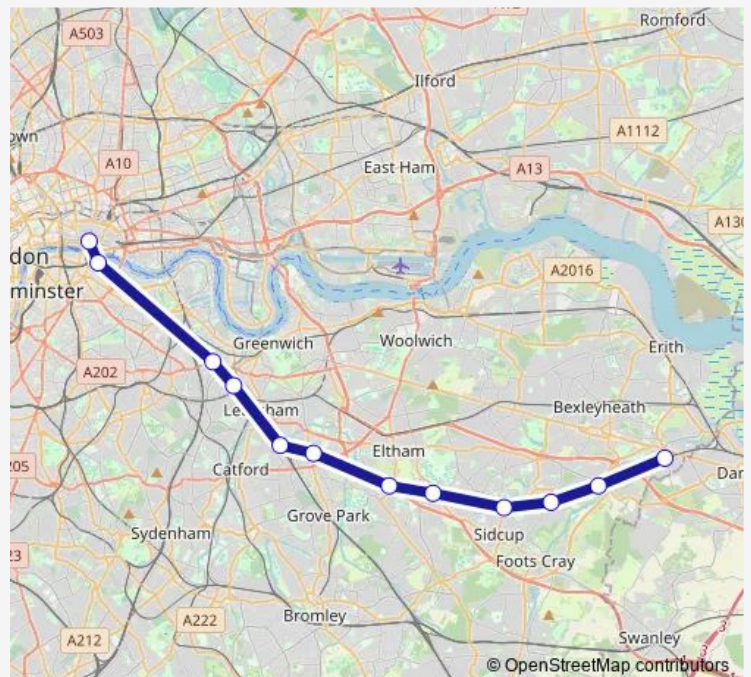

Rail Southeastern Crayford - London Cannon Street

[Go to website](#)

Direction

Crayford — London Cannon Street

12 stops

[Open route schedule](#)

Crayford

Bexley

London Bridge

London Cannon Street

Route schedule

Crayford — London Cannon Street

Monday 06:00-07:34

Tuesday 06:00-07:34

Wednesday 06:00-07:34

Thursday 06:00-07:34

Friday 06:00-07:34

Saturday —

Sunday 07:15-08:15

Route info

Direction: Crayford

Stops: 12

Trip Duration: 0 hour 39 min

■ Southeastern — Crayford - London Cannon Street