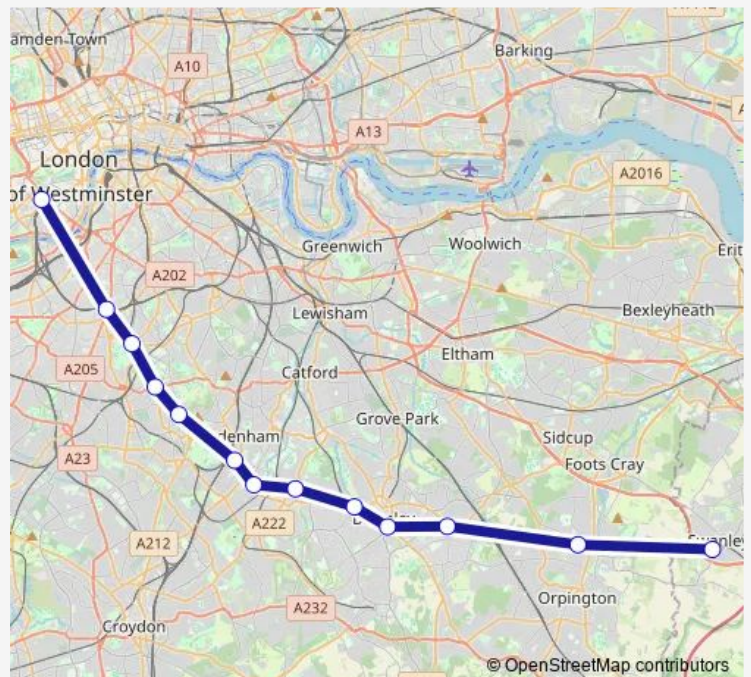

Rail Southeastern Swanley - London Victoria

[Go to website](#)

Direction

Swanley — London Victoria

13 stops

[Open route schedule](#)

- Swanley
- St Mary Cray
- Bickley
- Bromley South
- Shortlands
- Beckenham Junction
- Kent House
- Penge East
- Sydenham Hill
- West Dulwich
- Herne Hill
- Brixton
- London Victoria

Route schedule

Swanley — London Victoria

Monday	04:35-04:37
Tuesday	04:35
Wednesday	04:35
Thursday	04:35
Friday	04:35
Saturday	04:37
Sunday	—

Route info

Direction: Swanley

Stops: 13

Trip Duration: 0 hour 43 min

■ Southeastern — Swanley - London Victoria

Direction

London Victoria — Swanley

9 stops

[Open route schedule](#)

London Victoria

Brixton

Herne Hill

Monday	24:40 ⁺¹
Tuesday	00:40-00:40 ⁺¹
Wednesday	00:40-00:40 ⁺¹
Thursday	00:40-00:40 ⁺¹
Friday	00:40
Saturday	—
Sunday	—

Route info

Direction: London Victoria

Stops: 9

Trip Duration: 0 hour 28 min

Southeastern Rail time schedules and route maps are available in an offline PDF at [busmaps.com](#). Use the [busmaps.com](#) website to see live bus times, train schedule or subway schedule, and step-by-step directions for all public transit in London