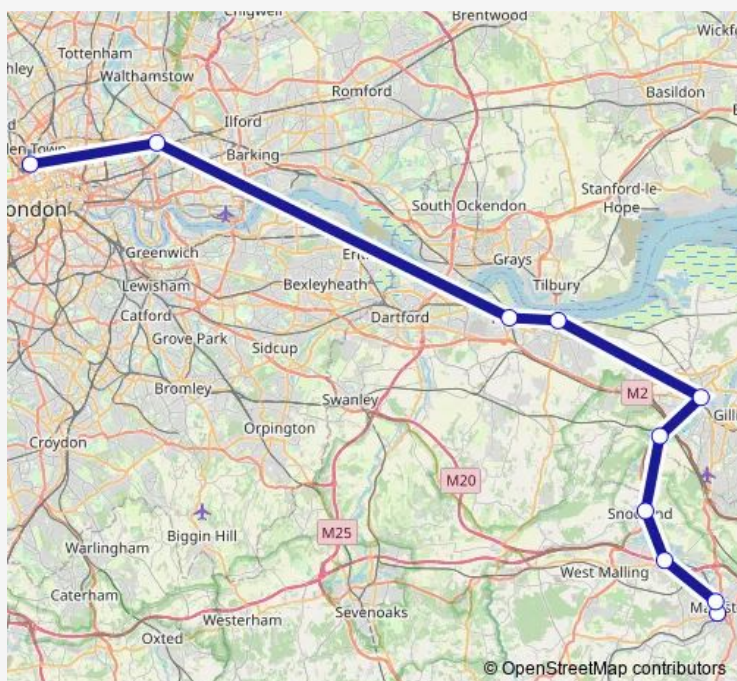

Route schedule

Maidstone West — London St Pancras International

Monday 06:54-07:54

Tuesday 06:54-07:54

Wednesday 06:54-07:54

Thursday 06:54-07:54

Friday 06:54-07:54

Saturday —

Sunday —

Route info

Direction: Maidstone West

Stops: 10

Trip Duration: 0 hour 52 min

Direction

London St Pancras International — Maidstone West

10 stops

[Open route schedule](#)

London St Pancras International

Stratford International

Ebbsfleet International

Gravesend

Strood (Kent)

Cuxton

Snodland

Thursday 17:16-18:16

Friday 17:16-18:16

Saturday —

Sunday —

Route info

Direction: London St Pancras International

Stops: 10

Trip Duration: 0 hour 52 min