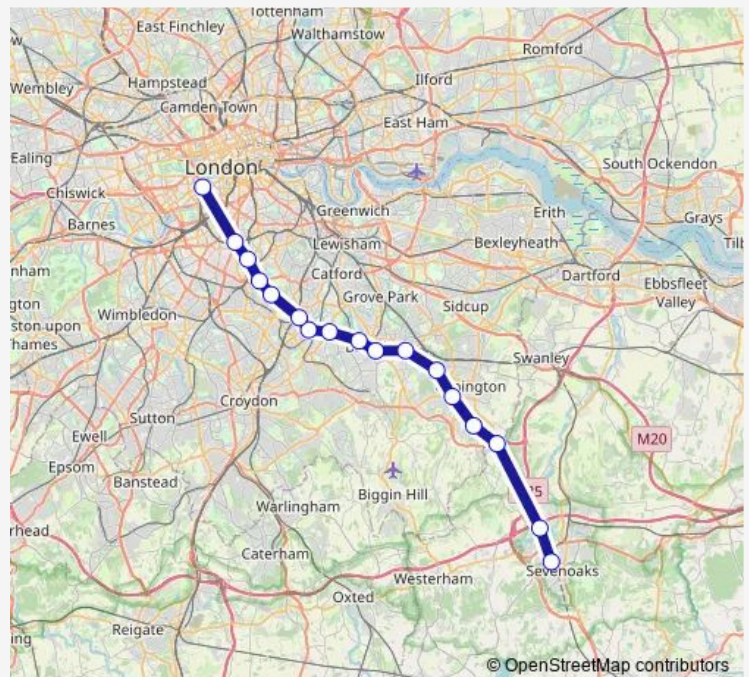

Friday —

Saturday 23:27

Sunday —

Route info

Direction: London Victoria

Stops: 14

Trip Duration: 0 hour 55 min

Direction

London Victoria — Sevenoaks

17 stops

[Open route schedule](#)

London Victoria

Brixton

Herne Hill

West Dulwich

Sydenham Hill

Saturday

05:27-23:27

Sunday

07:27-23:27

Route info

Direction: London Victoria

Stops: 17

Trip Duration: 1 hour 1 min

—

Saturday

05:08-23:38

Sunday

06:35-23:05

Route info

Direction: Sevenoaks

Stops: 17