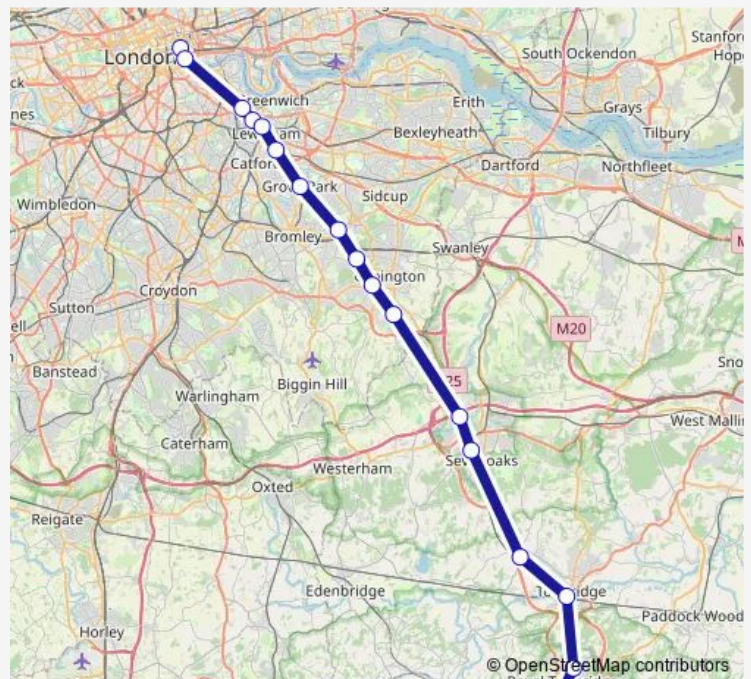

Rail Southeastern Tunbridge Wells - London Cannon Street

[Go to website](#)

Direction

London Cannon Street — Tunbridge Wells

13 stops

[Open route schedule](#)

London Cannon Street

London Bridge

Thursday —

Friday —

Saturday —

Sunday —

Route info

Direction: London Cannon Street

Stops: 13

Trip Duration: 0 hour 56 min

■ Southeastern — London Cannon Street - Tunbridge Wells

Direction

London Cannon Street — Tunbridge Wells

17 stops

[Open route schedule](#)

London Cannon Street

London Bridge

New Cross

Direction: Tunbridge Wells

Stops: 15

Trip Duration: 0 hour 57 min

Direction

London Cannon Street — Tunbridge Wells

14 stops

[Open route schedule](#)

London Cannon Street