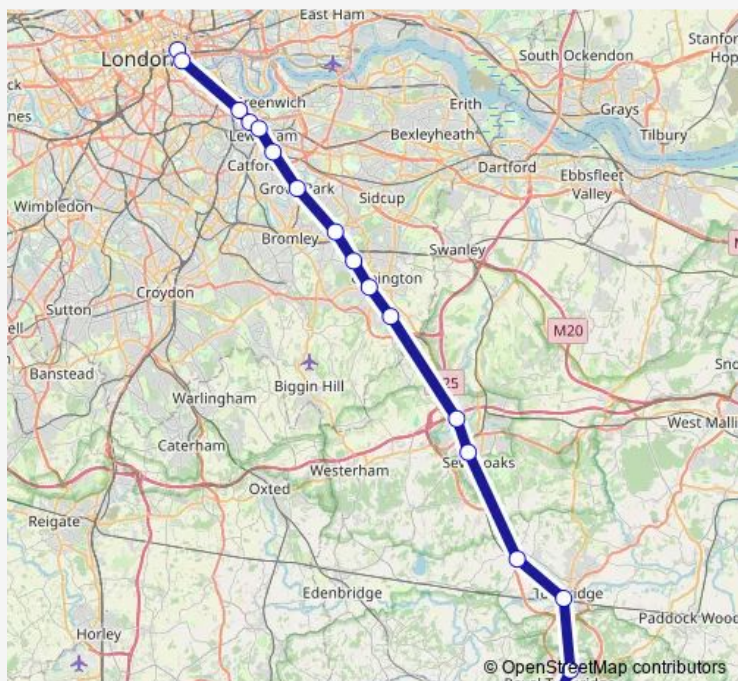

Rail Southeastern Tunbridge Wells - London Cannon Street

[Go to website](#)

Direction

London Cannon Street — Tunbridge Wells

13 stops

[Open route schedule](#)

London Cannon Street

London Bridge

Tonbridge

High Brooms

Tunbridge Wells

Route schedule

London Cannon Street — Tunbridge Wells

Monday	—
Tuesday	23:48
Wednesday	—
Thursday	—
Friday	—
Saturday	—
Sunday	—

Route info

Direction: London Cannon Street

Stops: 13

Trip Duration: 0 hour 55 min

■ Southeastern — Tunbridge Wells - London Cannon Street

Direction

London Cannon Street — Tunbridge Wells

17 stops

[Open route schedule](#)

London Cannon Street

Saturday —

Sunday —

Route info

Direction: Tunbridge Wells

Stops: 15

Trip Duration: 0 hour 57 min

Direction

London Cannon Street — Tunbridge Wells