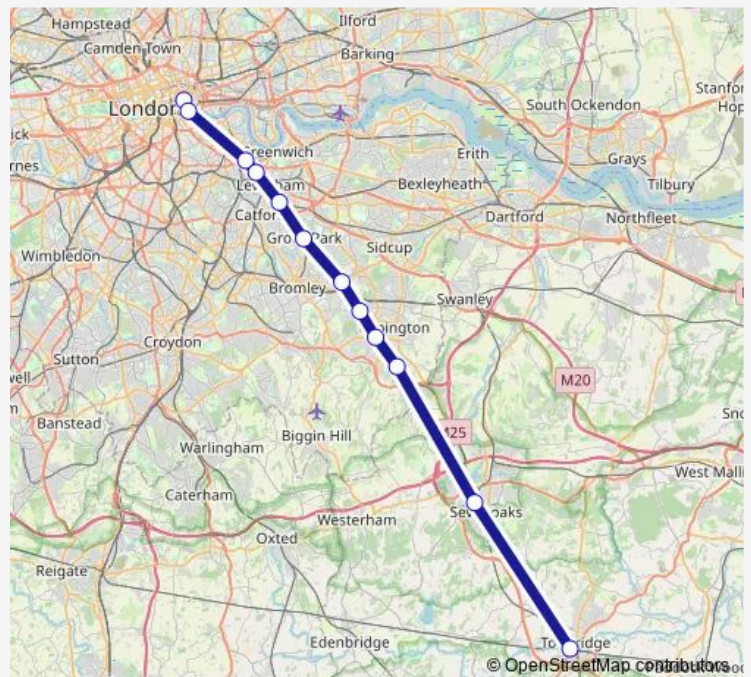

Rail Southeastern London Cannon Street - Tonbridge

[Go to website](#)

**Direction**

London Cannon Street — Tonbridge

14 stops

[Open route schedule](#)

London Cannon Street

London Bridge

Route info

Direction: London Cannon Street

Stops: 14

Trip Duration: 0 hour 55 min

■ Southeastern — London Cannon Street - Tonbridge

**Direction**

London Cannon Street — Tonbridge

11 stops

## Route info

Direction: London Cannon Street

Stops: 11

Trip Duration: 0 hour 50 min

**Direction**

Tonbridge — London Cannon Street

12 stops

[Open route schedule](#)

## Route info

Direction: London Cannon Street

Stops: 16

Trip Duration: 0 hour 55 min

**Direction**

Tonbridge — London Cannon Street

12 stops

[Open route schedule](#)