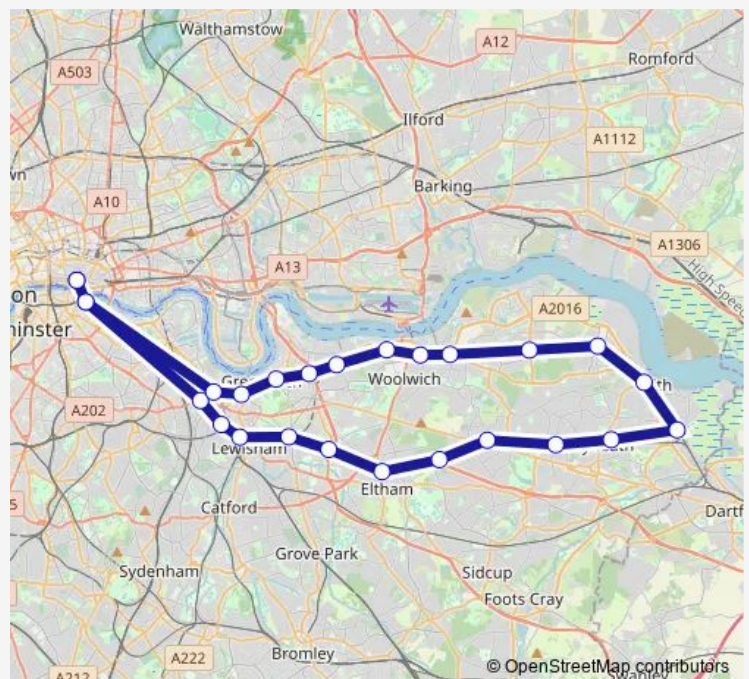

Thursday 05:56-21:26

Friday 05:56-21:56

Saturday 05:56-21:56

Sunday 07:56-22:26

Route info

Direction: London Cannon Street

Stops: 26

Trip Duration: 1 hour 29 min

Trip Duration: 1 hour 37 min

Direction

London Cannon Street — London Cannon Street

26 stops

[Open route schedule](#)

London Cannon Street

London Bridge

Deptford

Direction: London Cannon Street

Stops: 26

Trip Duration: 1 hour 29 min

Direction

London Cannon Street — London Cannon Street

19 stops

[Open route schedule](#)

London Cannon Street

Friday 09:50

Saturday —

Sunday —

Route info

Direction: London Cannon Street

Stops: 19

Trip Duration: 1 hour 39 min

Southeastern Rail time schedules and route maps are available in an offline PDF at busmaps.com. Use the busmaps.com website to see live bus times, train schedule or subway schedule, and step-by-step directions for all public transit in London