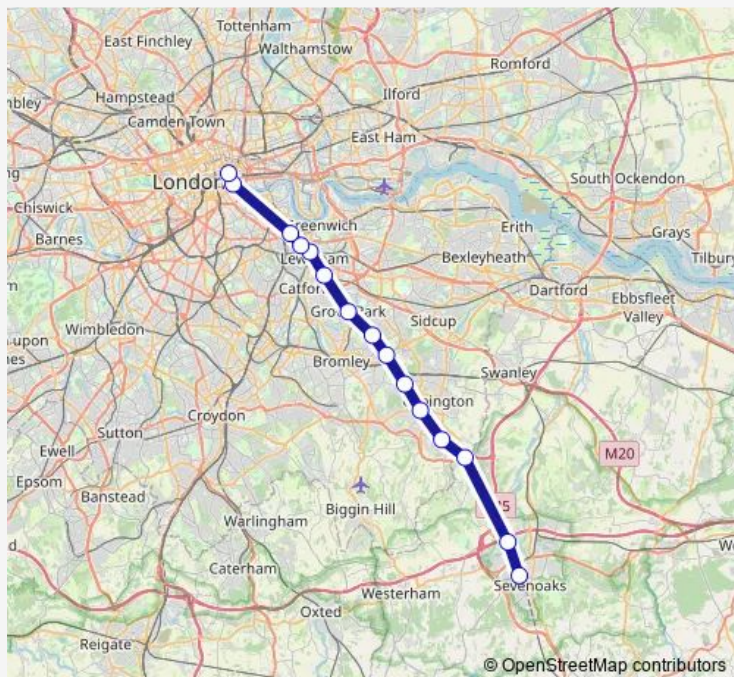

Friday —

Saturday —

Sunday —

Route info

Direction: London Cannon Street

Stops: 14

Trip Duration: 0 hour 57 min

## Route info

Direction: London Cannon Street

Stops: 15

Trip Duration: 0 hour 58 min

**Direction**

Sevenoaks — London Cannon Street

15 stops

[Open route schedule](#)

## Route info

Direction: Sevenoaks

Stops: 15

Trip Duration: 0 hour 50 min

**Direction**

London Cannon Street — Sevenoaks

14 stops

[Open route schedule](#)

## Route info

Direction: London Cannon Street

Stops: 14

Trip Duration: 0 hour 44 min