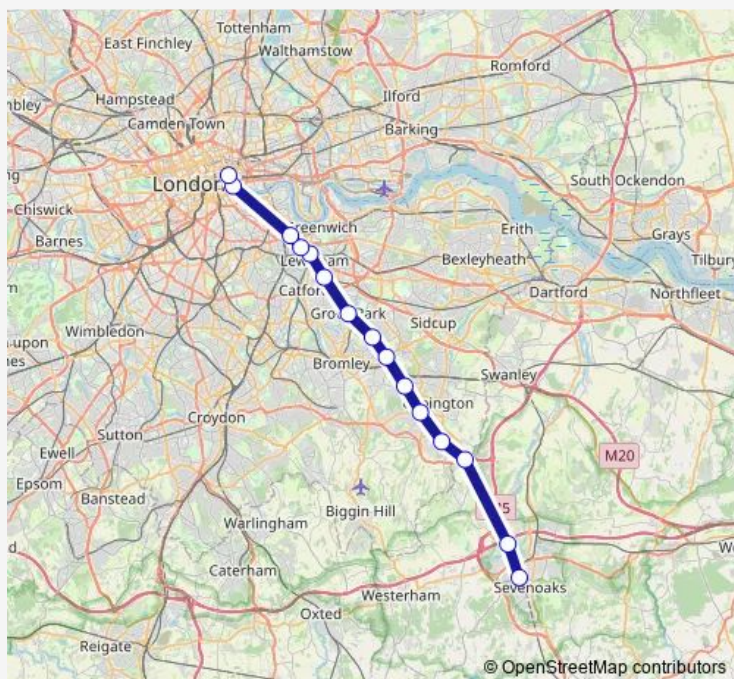

Thursday —

Friday —

Saturday —

Sunday 07:33-23:33

Route info

Direction: London Cannon Street

Stops: 15

Trip Duration: 0 hour 55 min

**Direction**

London Cannon Street — Sevenoaks

14 stops

[Open route schedule](#)

London Cannon Street

London Bridge

New Cross

St Johns (London)

## Route info

Direction: London Cannon Street

Stops: 14

Trip Duration: 0 hour 44 min

**Direction**

Sevenoaks — London Cannon Street

14 stops

[Open route schedule](#)

## Route info

Direction: Sevenoaks

Stops: 14

Trip Duration: 0 hour 57 min

**Direction**

Sevenoaks — London Cannon Street

15 stops

[Open route schedule](#)