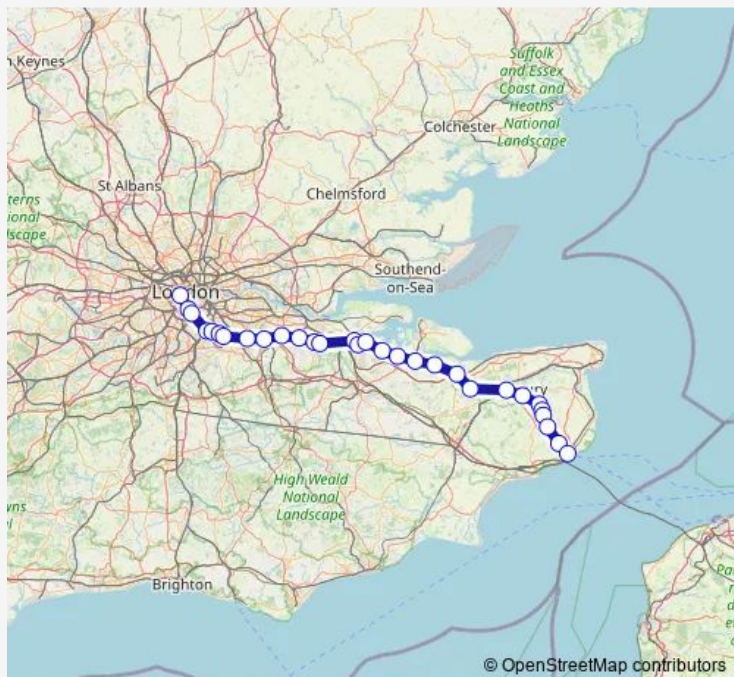

Route schedule

London Victoria — Dover Priory

Monday	—
Tuesday	—
Wednesday	—
Thursday	—
Friday	—
Saturday	—
Sunday	08:12-21:12

Route info

Direction: London Victoria

Stops: 31

Trip Duration: 2 hour 26 min

■ Southeastern — London Victoria - Dover Priory

## Route info

Direction: London Victoria

Stops: 22

Trip Duration: 1 hour 58 min

**Direction**

London Victoria — Dover Priory

30 stops

[Open route schedule](#)

## Route info

Direction: London Victoria

Stops: 30

Trip Duration: 2 hour 20 min

Aylesham

Snowdown

Shepherds Well

Kearsney