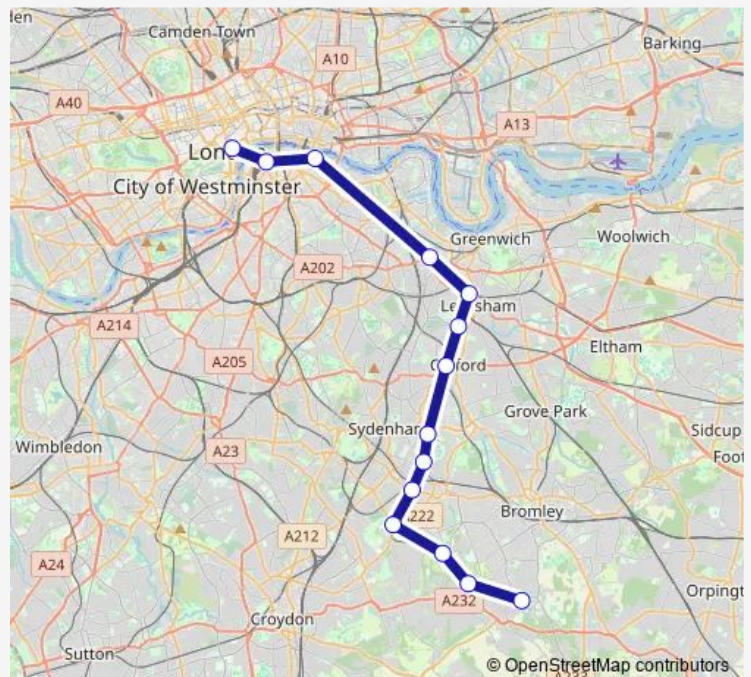

Elmers End

Eden Park

West Wickham

Hayes (Kent)

Route schedule

London Charing Cross — Hayes (Kent)

Monday 05:48-23:18

Tuesday 05:48-23:18

Wednesday 05:48-00:04⁺¹

Thursday 00:04-00:04⁺¹

Friday 00:04-00:04⁺¹

Saturday 00:04-23:48

Sunday 07:48-23:48

Route info

Direction: London Charing Cross

Stops: 14

Trip Duration: 0 hour 45 min

Direction

London Charing Cross — Hayes (Kent)

13 stops

[Open route schedule](#)

London Charing Cross

London Waterloo East

London Bridge

Saturday 05:28-23:29

Sunday 07:44-23:14

Route info

Direction: Hayes (Kent)

Stops: 14

Trip Duration: 0 hour 44 min

Southeastern Rail time schedules and route maps are available in an offline PDF at [busmaps.com](#). Use the [busmaps.com](#) website to see live bus times, train schedule or subway schedule, and step-by-step directions for all public transit in London