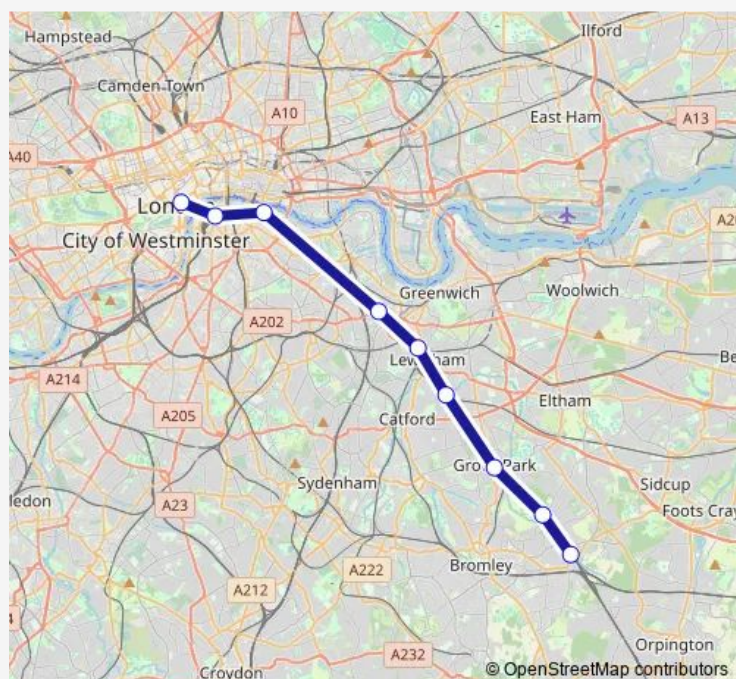

### Route schedule

London Charing Cross — Chislehurst

Monday 00:13-00:50

Tuesday —

Wednesday —

Thursday —

Friday —

Saturday —

### Route info

Direction: London Charing Cross

Stops: 9

Trip Duration: 0 hour 35 min

■ Southeastern — Chislehurst - London Charing Cross

**Direction**

Chislehurst — London Charing Cross

9 stops