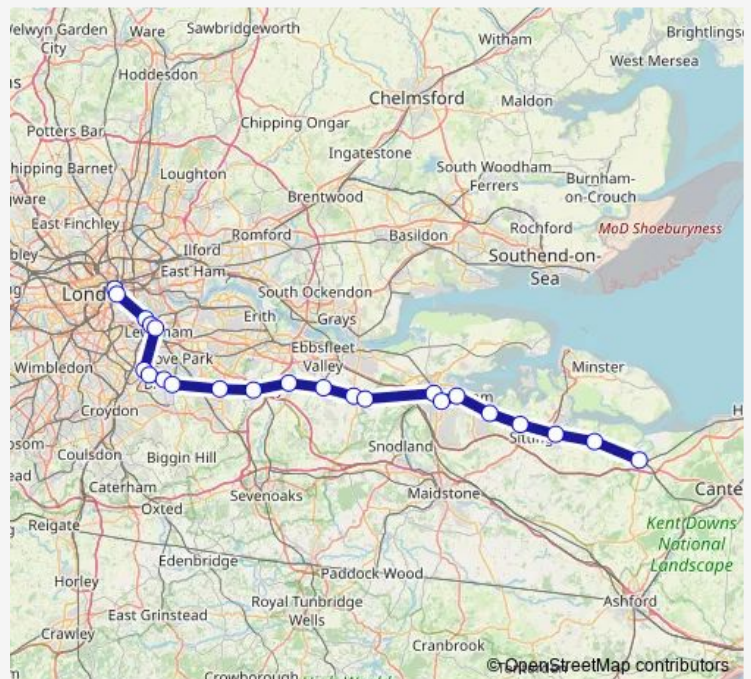

Route schedule

Faversham — London Cannon Street

Monday	05:49-06:13
Tuesday	05:49-06:13
Wednesday	05:49-06:13
Thursday	05:49-06:13
Friday	05:49-06:13
Saturday	—
Sunday	—

Route info

Direction: Faversham

Stops: 17

Trip Duration: 1 hour 23 min

**Direction**

London Cannon Street — Faversham

17 stops

[Open route schedule](#)

London Cannon Street

London Bridge

New Cross

## Route info

Direction: London Cannon Street

Stops: 17

Trip Duration: 1 hour 16 min

## Route info

Direction: London Cannon Street

Stops: 21

Trip Duration: 1 hour 32 min