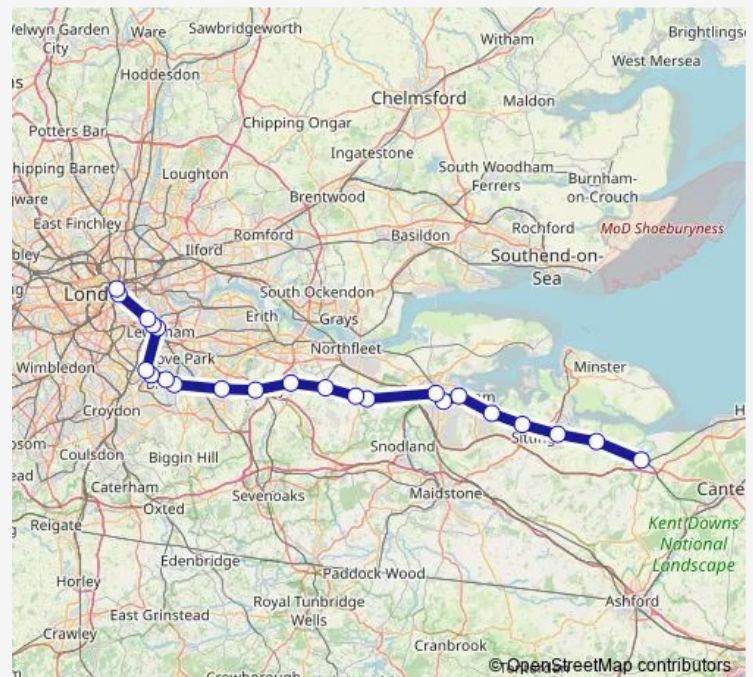

Route info

Direction: Faversham

Stops: 17

Trip Duration: 1 hour 23 min

Direction

London Cannon Street — Faversham

17 stops

[Open route schedule](#)