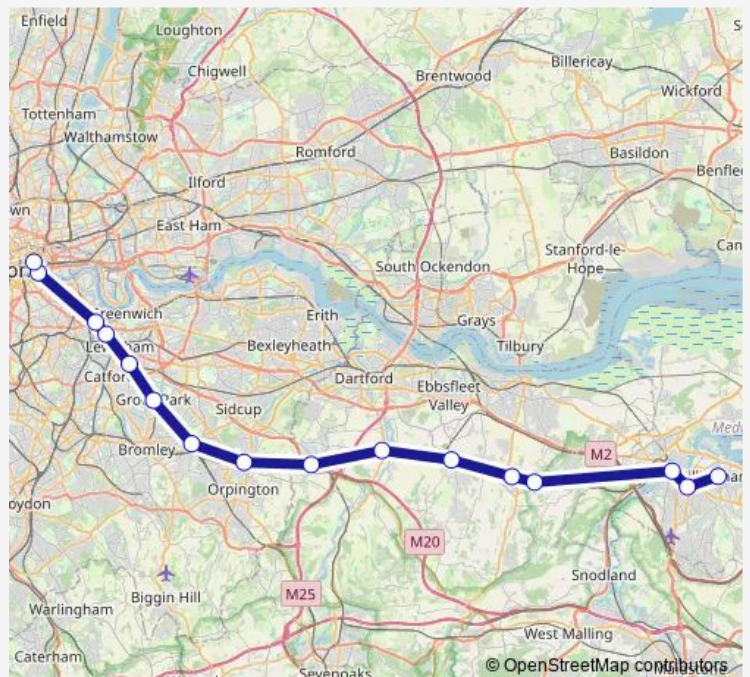

Rail Southeastern Gillingham (Kent) - London Cannon Street

[Go to website](#)

Direction

Gillingham (Kent) — London Cannon Street

25 stops

[Open route schedule](#)

- Gillingham (Kent)
- Chatham
- Rochester
- Strood (Kent)
- Higham
- Gravesend
- Northfleet
- Swanscombe
- Greenhithe for Bluewater
- Stone Crossing
- Dartford
- Slade Green
- Erith
- Belvedere
- Abbey Wood (London)
- Plumstead
- Woolwich Arsenal
- Woolwich Dockyard
- Charlton
- Westcombe Park
- Maze Hill

Route schedule

Gillingham (Kent) — London Cannon Street

| | |
|-----------|-------|
| Monday | 05:55 |
| Tuesday | 05:55 |
| Wednesday | 05:55 |
| Thursday | 05:55 |
| Friday | 05:55 |
| Saturday | — |
| Sunday | — |

Route info

Direction: Gillingham (Kent)

Stops: 25

Trip Duration: 1 hour 34 min

Greenwich

Deptford

London Bridge

London Cannon Street

Route info

Direction: London Cannon Street

Stops: 16

Trip Duration: 1 hour 8 min

Direction

London Cannon Street — Gillingham (Kent)

16 stops

[Open route schedule](#)