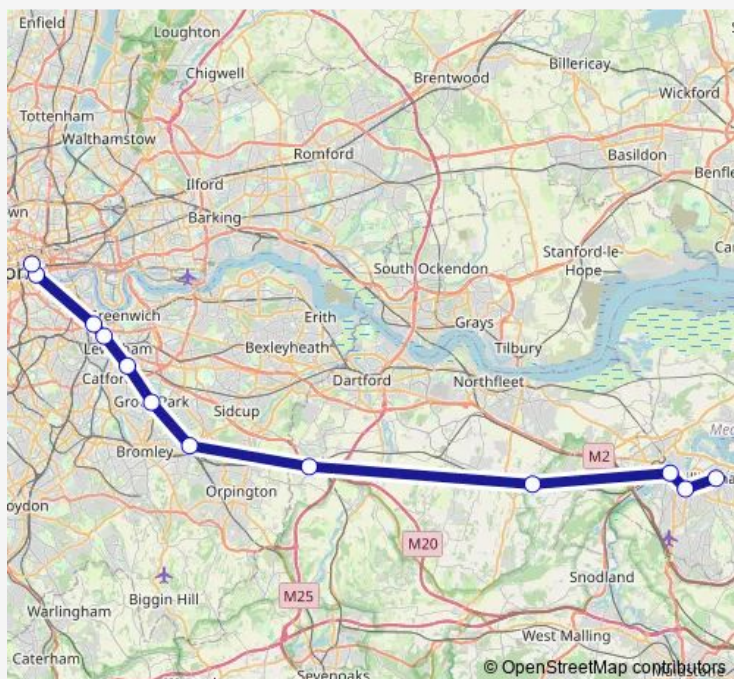

Rail Southeastern Gillingham (Kent) - London Cannon Street

[Go to website](#)

Direction

London Cannon Street — Gillingham (Kent)

12 stops

[Open route schedule](#)

London Cannon Street

London Bridge

Friday —

Saturday —

Sunday 08:37-23:37

Route info

Direction: London Cannon Street

Stops: 12

Trip Duration: 0 hour 54 min

■ Southeastern — London Cannon Street - Gillingham (Kent)

Direction

London Cannon Street — Gillingham (Kent)

18 stops

[Open route schedule](#)

London Cannon Street

London Bridge

New Cross

St Johns (London)

Route info

Direction: Gillingham (Kent)

Stops: 25

Trip Duration: 1 hour 39 min

Direction

Gillingham (Kent) — London Cannon Street

18 stops

[Open route schedule](#)