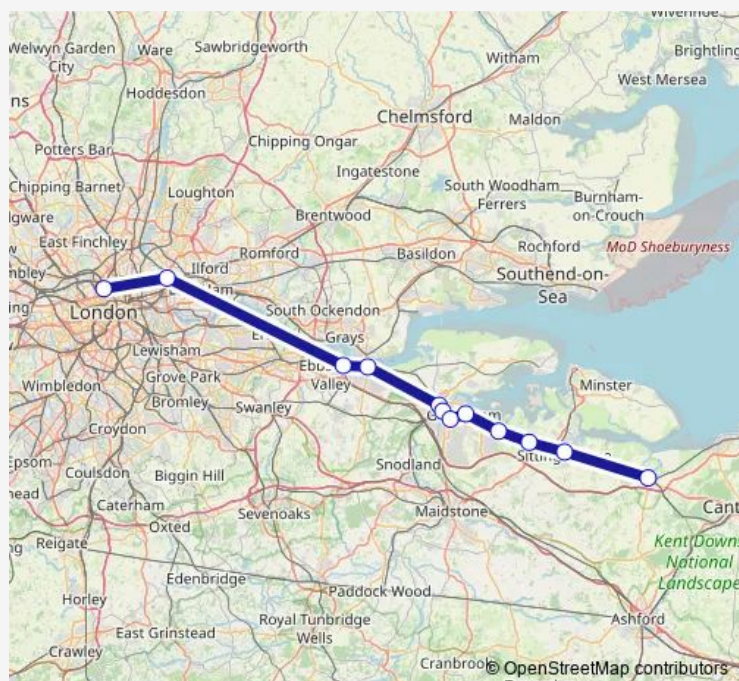

Ebbsfleet International

Gravesend

Strood (Kent)

Rochester

Chatham

Gillingham (Kent)

Rainham (Kent)

Newington

Sittingbourne

Faversham

Route schedule

London St Pancras International — Faversham

Monday 06:20-23:50

Tuesday 06:20-23:50

Wednesday 06:20-23:50

Thursday 06:20-23:50

Friday 06:20-23:50

Saturday 23:20-23:50

Sunday 08:20-23:25

Route info

Direction: London St Pancras International

Stops: 12

Trip Duration: 1 hour 10 min

Southeastern Rail time schedules and route maps are available in an offline PDF at busmaps.com. Use the busmaps.com website to see live bus times, train schedule or subway schedule, and step-by-step directions for all public transit in Rochester