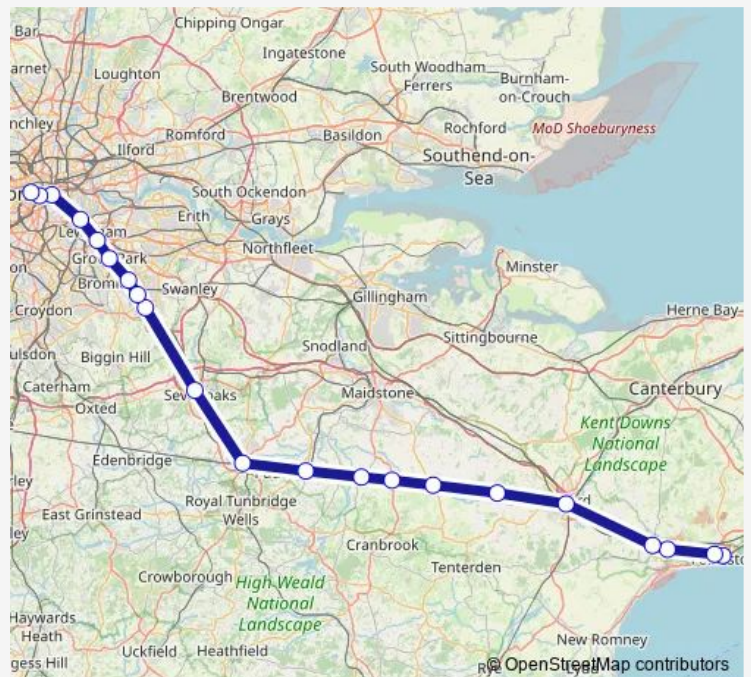

Rail Southeastern London Charing Cross - Folkestone Central

[Go to website](#)

Direction

Folkestone Central — London Charing Cross

21 stops

[Open route schedule](#)

- Folkestone Central
- Folkestone West
- Sandling
- Westenhanger
- Ashford International
- Pluckley
- Headcorn
- Staplehurst
- Marden
- Paddock Wood
- Tonbridge
- Sevenoaks
- Orpington
- Petts Wood
- Chislehurst
- Grove Park
- Hither Green
- New Cross
- London Bridge
- London Waterloo East
- London Charing Cross

Route schedule

Folkestone Central — London Charing Cross

Monday	—
Tuesday	—
Wednesday	—
Thursday	—
Friday	—
Saturday	—
Sunday	20:38-21:38

Route info

Direction: Folkestone Central

Stops: 21

Trip Duration: 1 hour 43 min

■ Southeastern — Folkestone Central - London Charing Cross

Direction

London Charing Cross — Folkestone Central

20 stops

[Open route schedule](#)

London Charing Cross

London Waterloo East

London Bridge

Direction: Folkestone Central

Stops: 20

Trip Duration: 1 hour 43 min

Southeastern Rail time schedules and route maps are available in an offline PDF at busmaps.com. Use the busmaps.com website to see live bus times, train schedule or subway schedule, and step-by-step directions for all public transit in London