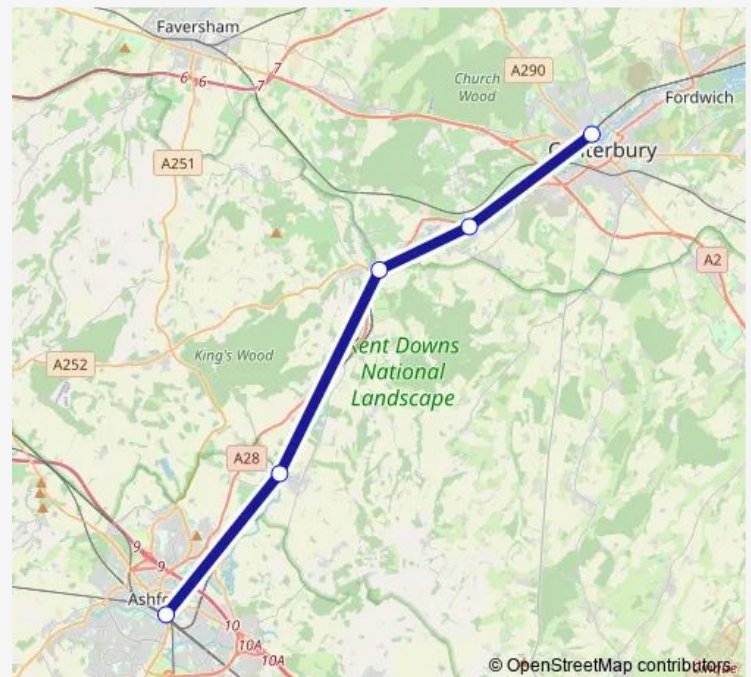

## Route schedule

Ashford International — Canterbury West

Monday	—
Tuesday	—
Wednesday	—
Thursday	—
Friday	—
Saturday	—
Sunday	07:56

## Route info

Direction: Ashford International

Stops: 5

Trip Duration: 0 hour 22 min

**Direction**

Canterbury West — Ashford International

5 stops

[Open route schedule](#)

## Route info

Direction: Canterbury West

Stops: 5

Trip Duration: 0 hour 21 min

**Direction**

Ashford International — Canterbury West

3 stops

[Open route schedule](#)

## Route info

Direction: Ashford International

Stops: 3

Trip Duration: 0 hour 14 min

Southeastern Rail time schedules and route maps are available in an offline PDF at [busmaps.com](https://busmaps.com). Use the [busmaps.com](https://busmaps.com) website to see live bus times, train schedule or subway schedule, and step-by-step directions for all public transit in Ashford