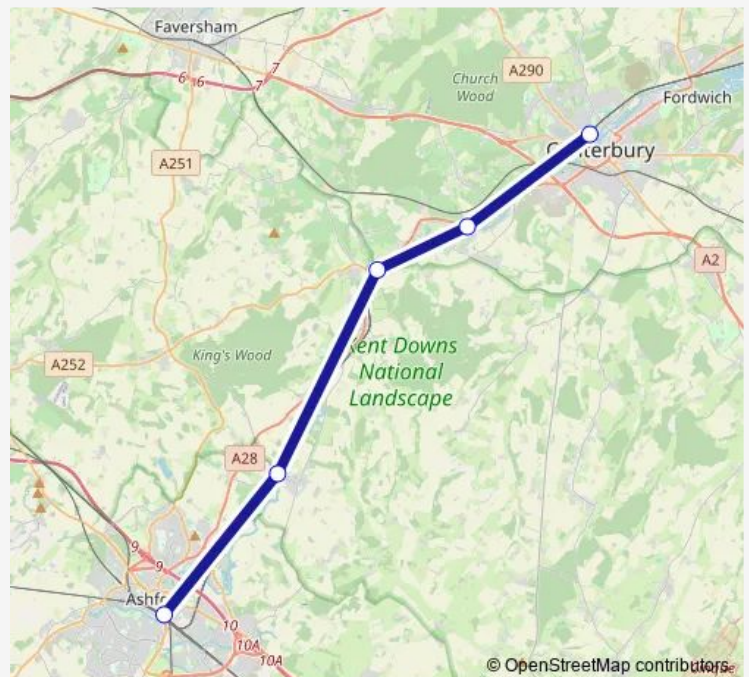

Direction

Ashford International — Canterbury West

5 stops

[Open route schedule](#)

Ashford International

Wye

Chilham

Chartham

Canterbury West

Route schedule

Ashford International — Canterbury West

Monday	08:35-17:39
Tuesday	08:35-17:39
Wednesday	08:35-17:39
Thursday	08:35-17:39
Friday	08:35-17:39
Saturday	—
Sunday	07:56

Route info

Direction: Ashford International

Stops: 5

Trip Duration: 0 hour 21 min

Direction

Canterbury West — Ashford International

5 stops

[Open route schedule](#)

Canterbury West

Route info

Direction: Canterbury West

Stops: 5

Trip Duration: 0 hour 21 min

Direction

Ashford International — Canterbury West

3 stops

[Open route schedule](#)