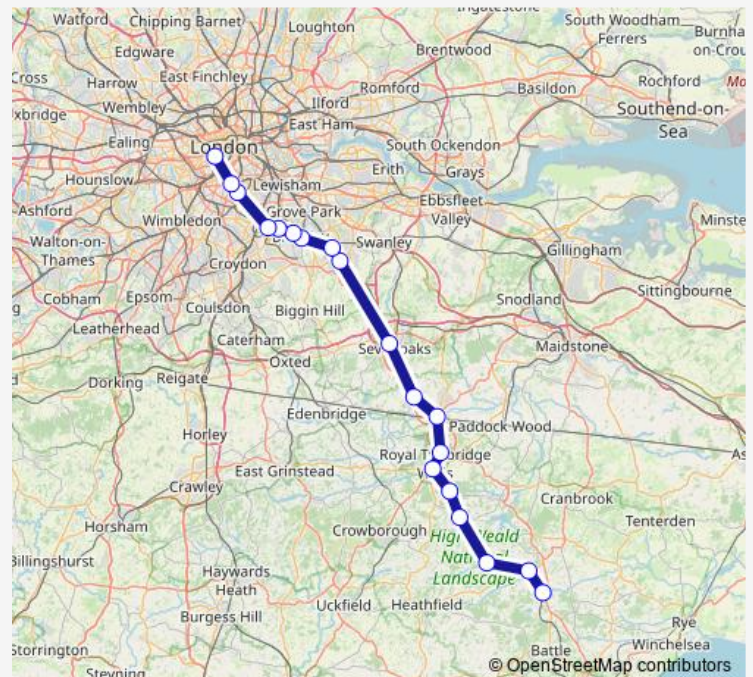

Robertsbridge

Route schedule

London Victoria — Robertsbridge

Monday —

Tuesday —

Wednesday —

Thursday —

Friday —

Saturday —

Sunday 08:47-23:17

Route info

Direction: London Victoria

Stops: 19

Trip Duration: 1 hour 18 min

■ Southeastern — Robertsbridge - London Victoria

Direction

Robertsbridge — London Victoria

19 stops

[Open route schedule](#)

Robertsbridge

Etchingham

Stonegate

Wadhurst

Frant

Friday

—

Saturday

—

Sunday

07:14-22:16

Route info

Direction: Robertsbridge