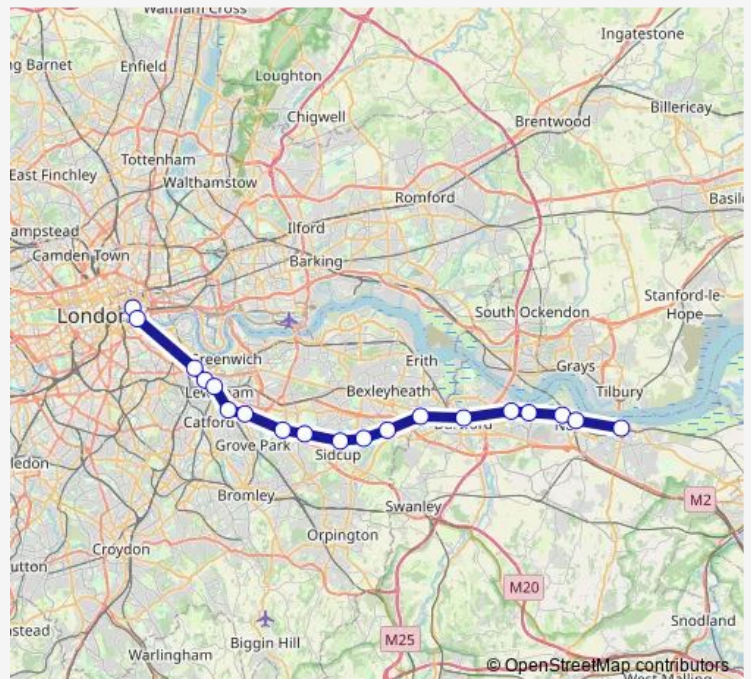

Rail Southeastern Gravesend - London Cannon Street

[Go to website](#)

Direction

London Cannon Street — Gravesend

15 stops

[Open route schedule](#)

London Cannon Street

London Bridge

Bexleyheath

Barnehurst

Dartford

Greenhithe for Bluewater

Gravesend

Route schedule

London Cannon Street — Gravesend

Monday —

Tuesday —

Wednesday —

Thursday —

Friday —

Saturday 06:10-23:12

Sunday —

Route info

Direction: London Cannon Street

Stops: 15

Trip Duration: 0 hour 59 min

■ Southeastern — London Bridge - Gravesend

Direction

Gravesend — London Cannon Street

20 stops

[Open route schedule](#)

Gravesend