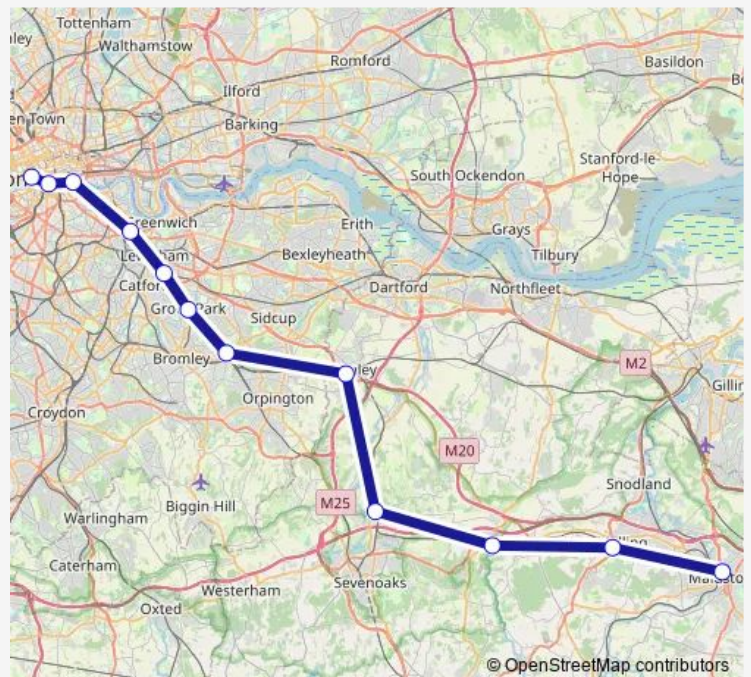

London Waterloo East

London Charing Cross

Route schedule

Maidstone East — London Charing Cross

Monday 06:14-22:14

Tuesday 06:44-21:14

Wednesday 06:44-22:14

Thursday 06:44-22:14

Friday 06:14-22:14

Saturday 06:14-22:14

Sunday —

Route info

Direction: Maidstone East

Stops: 12

Trip Duration: 1 hour 4 min

## Direction

London Charing Cross — Maidstone East

15 stops

[Open route schedule](#)

London Charing Cross

London Waterloo East

London Bridge

New Cross

## Route info

Direction: London Charing Cross

Stops: 15

Trip Duration: 1 hour 7 min

**Direction**

London Charing Cross — Maidstone East

12 stops

[Open route schedule](#)