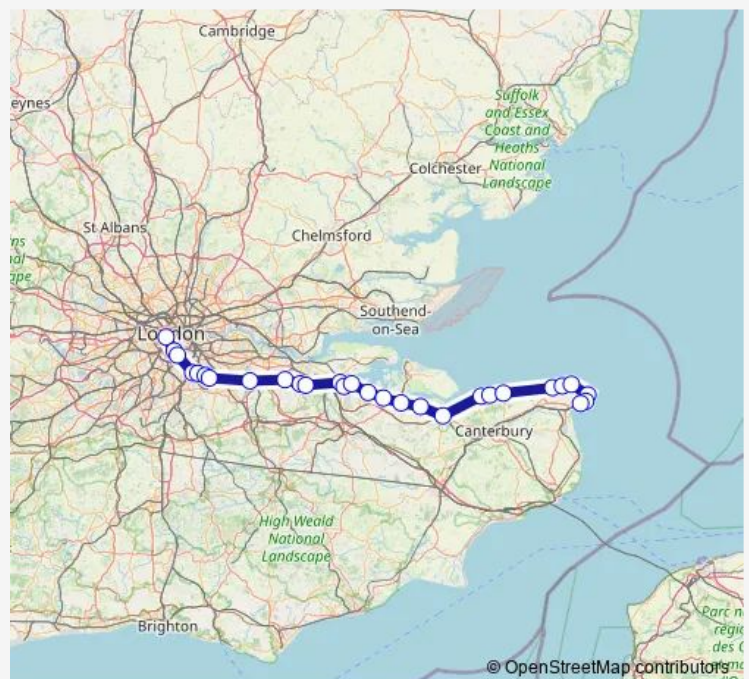

### Route schedule

Dover Priory — London Victoria

Monday 18:24

Tuesday 18:24

Wednesday 18:24

Thursday 18:24

Friday 18:24

Saturday —

### Route info

Direction: Dover Priory

Stops: 23

Trip Duration: 1 hour 57 min

■ Southeastern — London Victoria - Ramsgate

Brixton

London Victoria