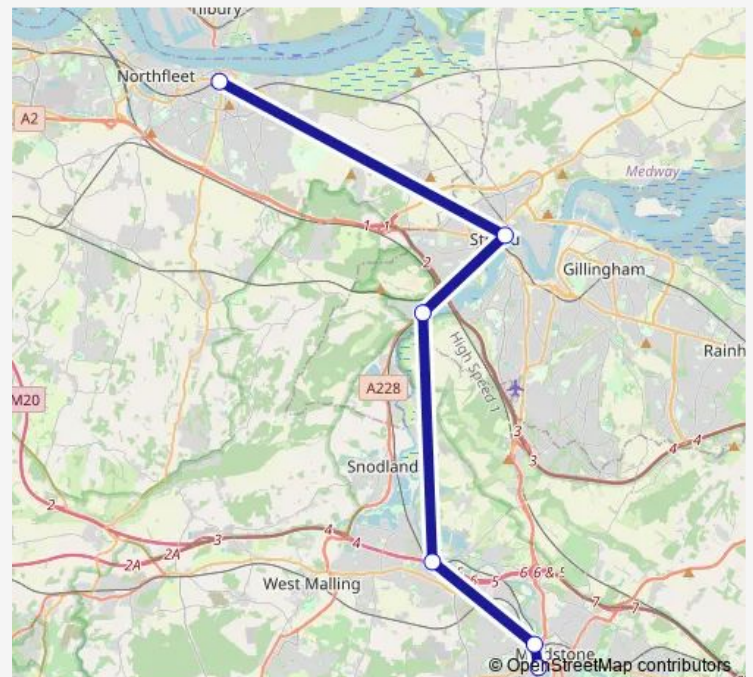

Rail Southeastern Gravesend - Maidstone West[Go to website](#)**Direction**

Gravesend — Maidstone West

6 stops

[Open route schedule](#)

Gravesend

Strood (Kent)

Cuxton

Aylesford

Maidstone Barracks

Maidstone West

Route schedule

Gravesend — Maidstone West

Monday 07:12

Tuesday 07:12

Wednesday 07:12

Thursday 07:12

Friday 07:12

Saturday —

Sunday —

Route info

Direction: Gravesend

Stops: 6

Trip Duration: 0 hour 24 min

Southeastern — Gravesend - Maidstone West

Southeastern Rail time schedules and route maps are available in an offline PDF at busmaps.com. Use the busmaps.com website to see live bus times, train schedule or subway schedule, and step-by-step directions for all public transit in Maidstone