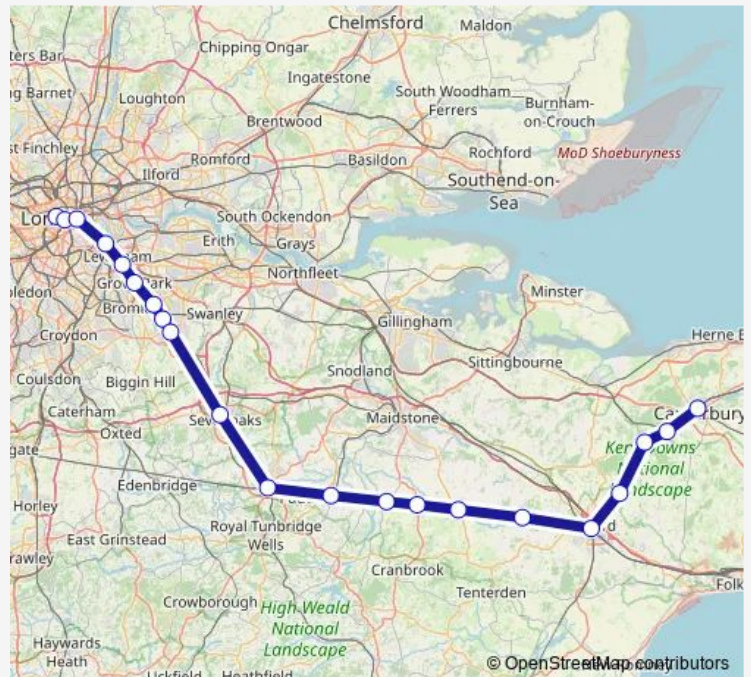

Rail Southeastern London Charing Cross - Canterbury West

[Go to website](#)

Direction

Canterbury West — London Charing Cross

21 stops

[Open route schedule](#)

- Canterbury West
- Chartham
- Chilham
- Wye
- Ashford International
- Pluckley
- Headcorn
- Staplehurst
- Marden
- Paddock Wood
- Tonbridge
- Sevenoaks
- Orpington
- Petts Wood
- Chislehurst
- Grove Park
- Hither Green
- New Cross
- London Bridge
- London Waterloo East
- London Charing Cross

Route schedule

Canterbury West — London Charing Cross

Monday	09:35-18:32
Tuesday	09:35-18:32
Wednesday	09:35-18:32
Thursday	09:35-18:32
Friday	09:35-18:32
Saturday	—
Sunday	08:07-20:07

Route info

Direction: Canterbury West

Stops: 21

Trip Duration: 1 hour 44 min

Direction

London Charing Cross — Canterbury West

18 stops

[Open route schedule](#)

London Charing Cross

London Waterloo East

Route schedule

London Charing Cross — Canterbury West

Monday	—
Tuesday	—
Wednesday	23:34
Thursday	23:34
Friday	—
Saturday	23:34
Sunday	—

Route info

Direction: London Charing Cross

Stops: 18

Trip Duration: 1 hour 47 min