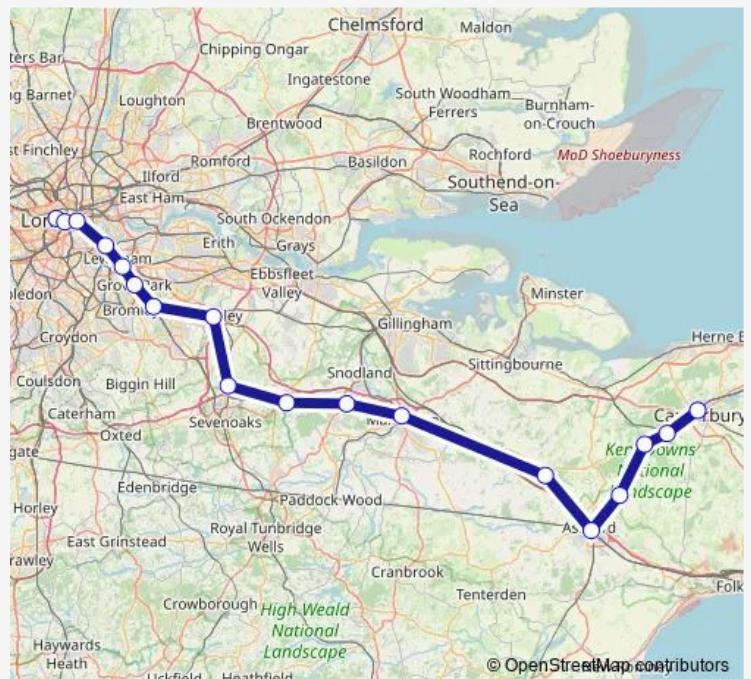

Route schedule

Canterbury West — London Charing Cross

Monday	09:35-18:32
Tuesday	09:35-18:32
Wednesday	09:35-18:32
Thursday	09:35-18:32
Friday	09:35-18:32
Saturday	—
Sunday	08:07-20:07

Route info

Direction: Canterbury West

Stops: 21

Trip Duration: 1 hour 44 min

■ Southeastern — London Charing Cross - Canterbury West

Direction

London Charing Cross — Canterbury West

18 stops

[Open route schedule](#)

London Charing Cross

Canterbury West

Route schedule

London Charing Cross — Canterbury West

Monday	—
Tuesday	—
Wednesday	23:34
Thursday	23:34
Friday	—
Saturday	23:34
Sunday	—

Route info

Direction: London Charing Cross

Stops: 18

Trip Duration: 1 hour 47 min

Saturday 23:34

Sunday 08:34-22:34

Route info

Direction: London Charing Cross

Stops: 21

Trip Duration: 1 hour 44 min

Southeastern Rail time schedules and route maps are available in an offline PDF at busmaps.com. Use the busmaps.com website to see live bus times, train schedule or subway schedule, and step-by-step directions for all public transit in London