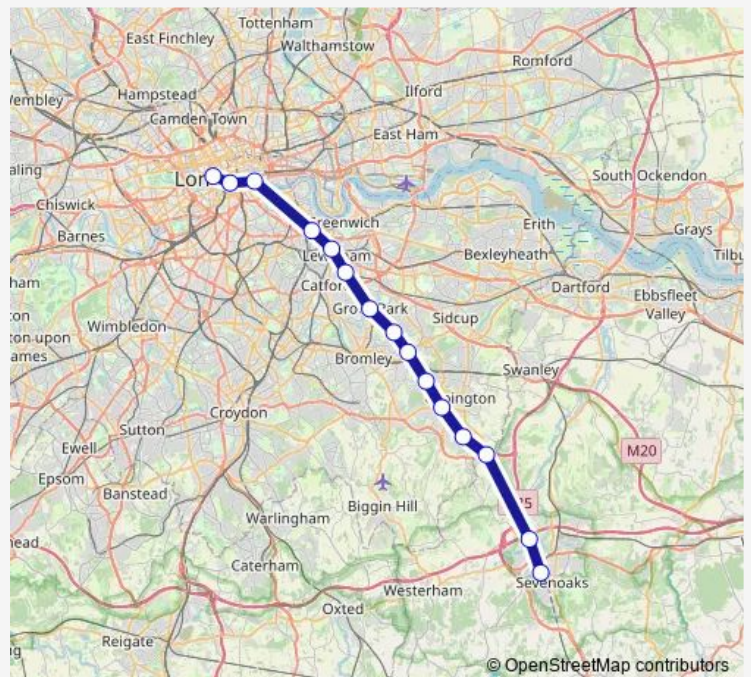

Tuesday —

Wednesday —

Thursday —

Friday —

Saturday —

Sunday —

Route info

Direction: London Charing Cross

Stops: 15

Trip Duration: 0 hour 57 min

Direction

London Charing Cross — Sevenoaks

14 stops

[Open route schedule](#)

London Charing Cross

London Waterloo East