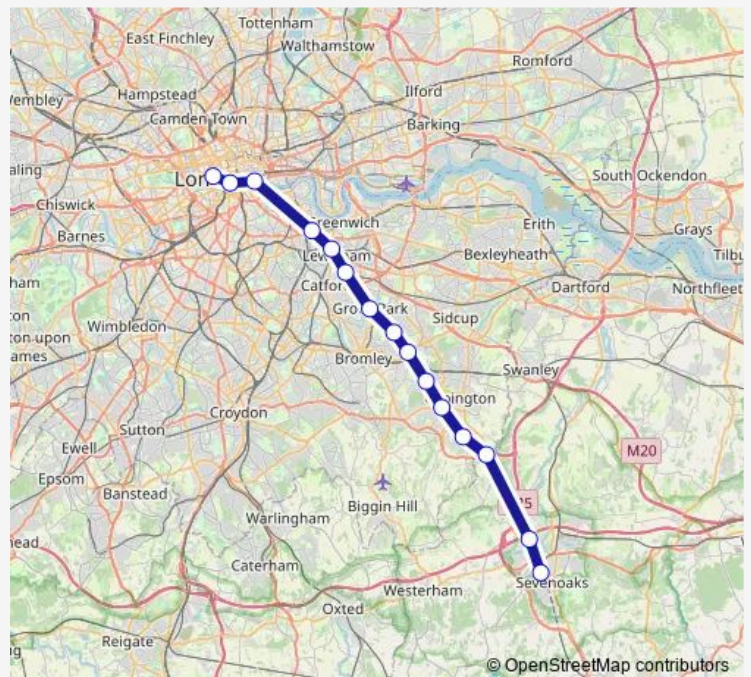

Tuesday —

Wednesday —

Thursday —

Friday —

Saturday —

Sunday —

**Route info**

Direction: London Charing Cross

Stops: 15

Trip Duration: 0 hour 57 min