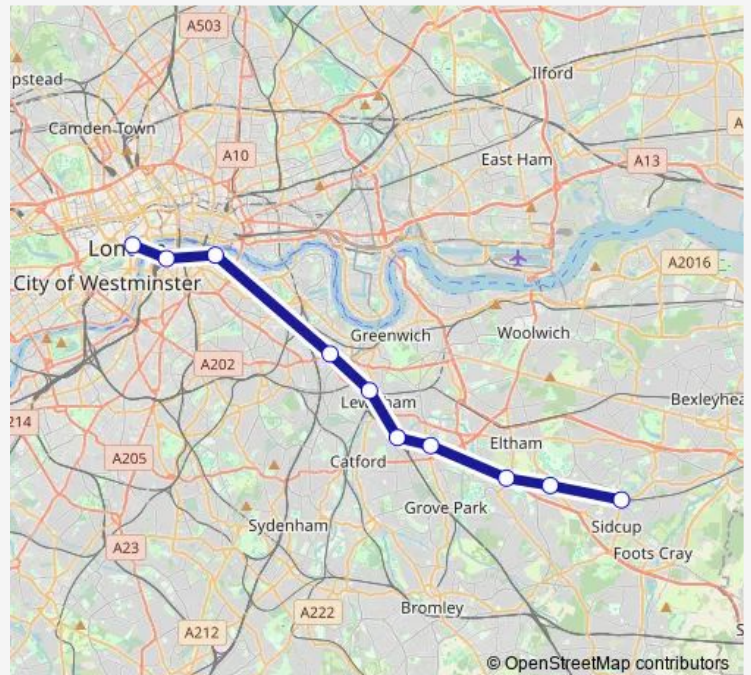

Rail Southeastern Sidcup - London Charing Cross

[Go to website](#)

Direction

London Charing Cross — Sidcup

10 stops

[Open route schedule](#)

London Charing Cross

London Waterloo East

Route schedule

London Charing Cross — Sidcup

Monday	00:06
Tuesday	—
Wednesday	—
Thursday	—
Friday	—
Saturday	—
Sunday	07:36-00:06 ⁺¹

Route info

Direction: London Charing Cross

Stops: 10

Trip Duration: 0 hour 37 min

■ Southeastern — Sidcup - London Charing Cross

Direction

Sidcup — London Charing Cross

10 stops

[Open route schedule](#)

Sidcup

New Eltham

Mottingham

Route info

Direction: Sidcup

Stops: 10

Trip Duration: 0 hour 36 min

Southeastern Rail time schedules and route maps are available in an offline PDF at busmaps.com. Use the busmaps.com website to see live bus times, train schedule or subway schedule, and step-by-step directions for all public transit in London