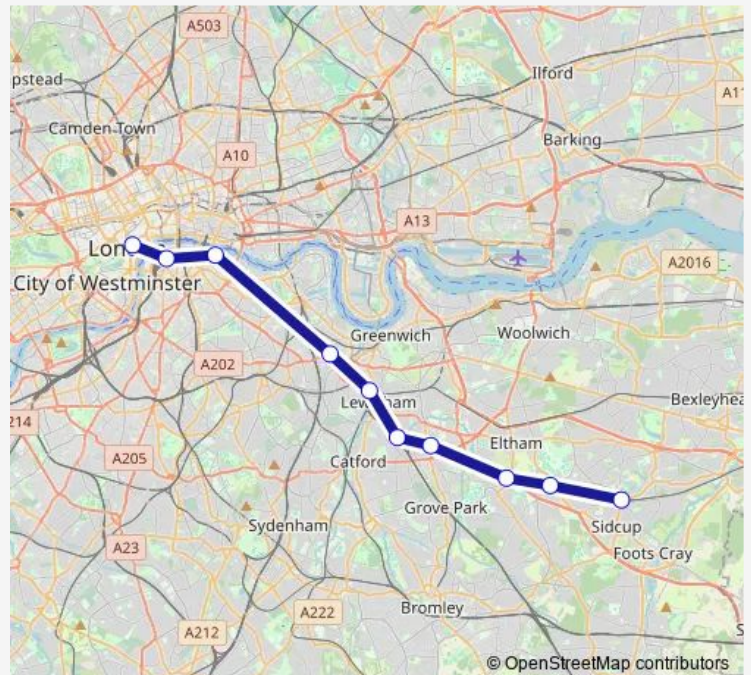

Rail Southeastern Sidcup - London Charing Cross

[Go to website](#)

Direction

London Charing Cross — Sidcup

10 stops

[Open route schedule](#)

London Charing Cross

London Waterloo East

Route schedule

London Charing Cross — Sidcup

Monday	00:06
Tuesday	—
Wednesday	—
Thursday	—
Friday	—
Saturday	—
Sunday	08:07-00:06 ⁺¹

Route info

Direction: London Charing Cross

Stops: 10

Trip Duration: 0 hour 35 min

■ Southeastern — London Charing Cross - Sidcup

Direction

Sidcup — London Charing Cross

10 stops

[Open route schedule](#)

Sidcup

New Eltham

Mottingham

Route info

Direction: Sidcup

Stops: 10

Trip Duration: 0 hour 36 min

Southeastern Rail time schedules and route maps are available in an offline PDF at busmaps.com. Use the busmaps.com website to see live bus times, train schedule or subway schedule, and step-by-step directions for all public transit in London