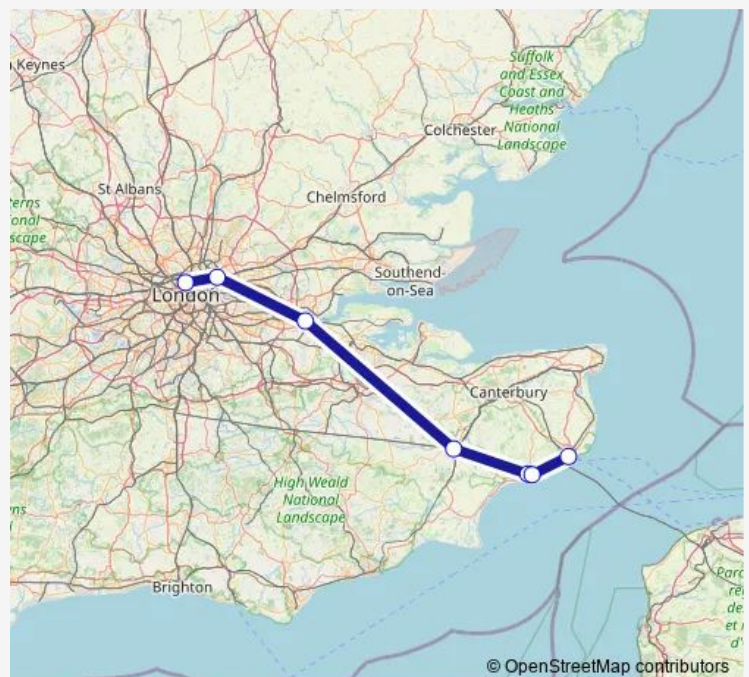

Rail Southeastern London St Pancras International - Dover Priory

[Go to website](#)

Direction

Dover Priory — London St Pancras International

7 stops

[Open route schedule](#)

Dover Priory

Folkestone Central

Folkestone West

Ashford International

Ebbsfleet International

Stratford International

London St Pancras International

Route schedule

Dover Priory — London St Pancras International

Monday	05:45-18:50
Tuesday	05:45-18:50
Wednesday	05:45-18:50
Thursday	05:45-18:50
Friday	05:45-18:50
Saturday	—
Sunday	07:47-21:48

Route info

Direction: Dover Priory

Stops: 7

Trip Duration: 1 hour 10 min

Direction

London St Pancras International — Dover Priory

7 stops

[Open route schedule](#)

Route info

Direction: London St Pancras International

Stops: 7

Trip Duration: 1 hour 6 min

Southeastern Rail time schedules and route maps are available in an offline PDF at busmaps.com. Use the busmaps.com website to see live bus times, train schedule or subway schedule, and step-by-step directions for all public transit in London