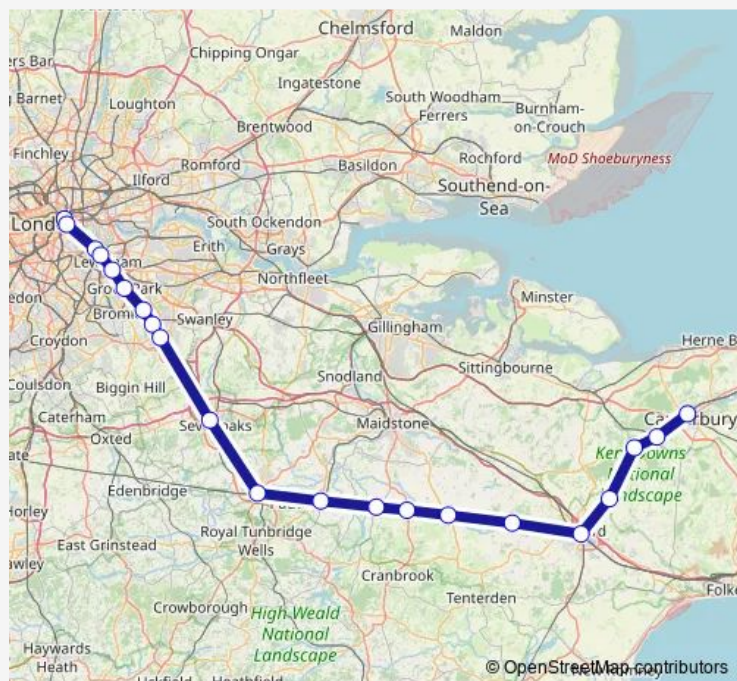

Wye

Chilham

Chartham

Canterbury West

Route schedule

London Cannon Street — Canterbury West

Monday —

Tuesday 23:39

Wednesday —

Thursday —

Friday —

Saturday —

Sunday —

Route info

Direction: London Cannon Street

Stops: 16

Trip Duration: 1 hour 49 min

Direction

London Cannon Street — Canterbury West

21 stops

[Open route schedule](#)

London Cannon Street

London Bridge

New Cross

Chartham

Canterbury West

Route schedule

London Cannon Street — Canterbury West

Monday	—
Tuesday	23:39
Wednesday	—
Thursday	—
Friday	—
Saturday	—
Sunday	—

Route info

Direction: London Cannon Street

Stops: 21