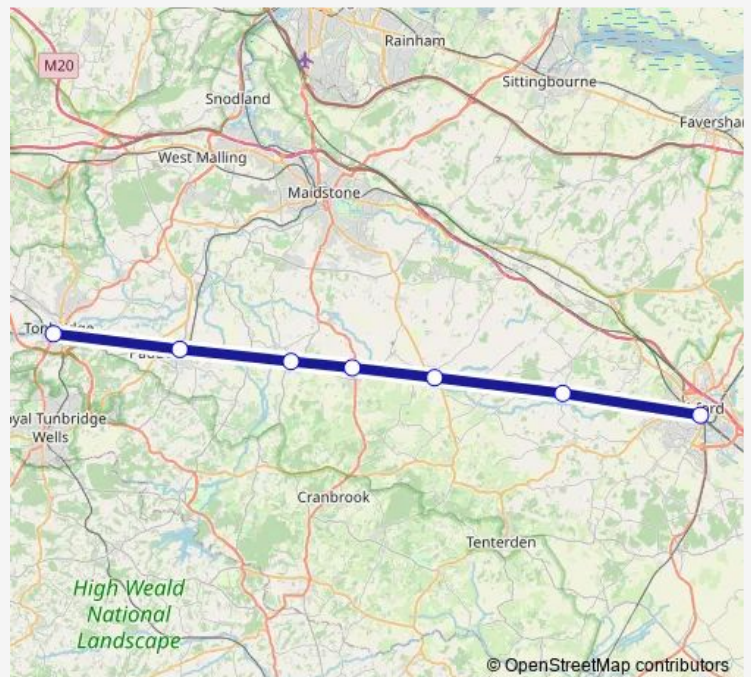

### Route schedule

Ashford International — Tonbridge

Monday —

Tuesday —

Wednesday —

Thursday —

Friday —

Saturday —

### Route info

Direction: Ashford International

Stops: 7

Trip Duration: 0 hour 36 min

■ Southeastern — Tonbridge - Ashford International

**Direction**

Tonbridge — Ashford International

7 stops

## Route schedule

Tonbridge — Ashford International

Monday	—
Tuesday	—
Wednesday	—
Thursday	—
Friday	—
Saturday	—
Sunday	08:02-08:17

## Route info

Direction: Tonbridge

Stops: 7

Trip Duration: 0 hour 37 min

Southeastern Rail time schedules and route maps are available in an offline PDF at [busmaps.com](https://busmaps.com). Use the [busmaps.com](https://busmaps.com) website to see live bus times, train schedule or subway schedule, and step-by-step directions for all public transit in Ashford