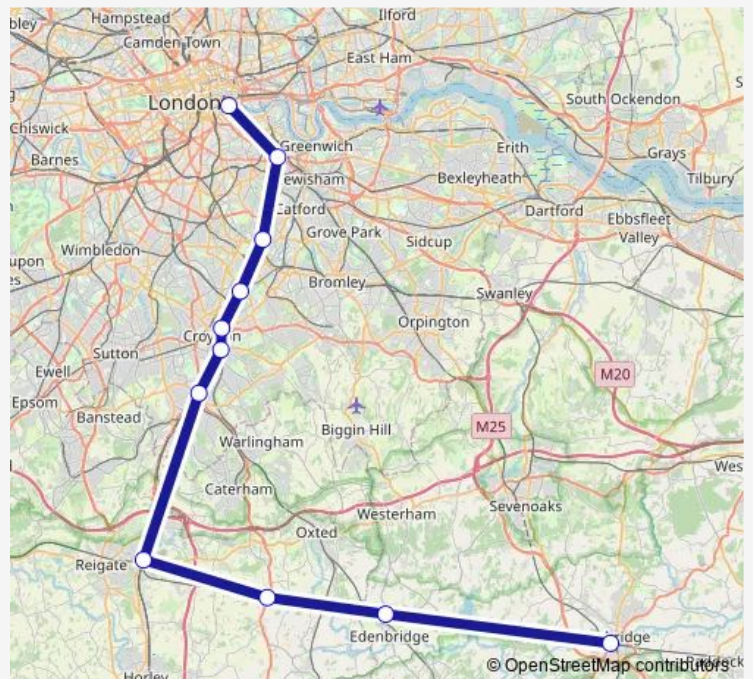

Rail Southeastern Tonbridge - London Bridge

Go to website

Direction

Tonbridge — London Bridge

11 stops

[Open route schedule](#)

Tonbridge

Edenbridge

Godstone

Redhill

Purley

South Croydon

East Croydon

Norwood Junction

Sydenham

New Cross Gate

London Bridge

Route schedule

Tonbridge — London Bridge

Monday	—
Tuesday	—
Wednesday	—
Thursday	—
Friday	—
Saturday	05:14
Sunday	—

Route info

Direction: Tonbridge

Stops: 11

Trip Duration: 0 hour 52 min

■ Southeastern — Tonbridge - London Bridge

Southeastern Rail time schedules and route maps are available in an offline PDF at busmaps.com. Use the busmaps.com website to see live bus times, train schedule or subway schedule, and step-by-step directions for all public transit in London