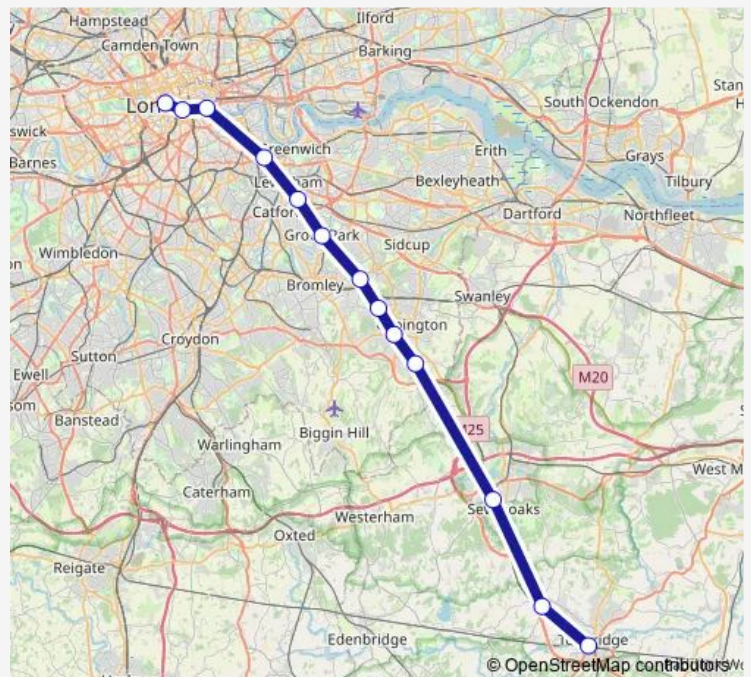

Saturday 05:14

Sunday —

Route info

Direction: Tonbridge

Stops: 11

Trip Duration: 0 hour 52 min

■ Southeastern — Tonbridge - London Charing Cross

**Direction**

London Bridge — Tonbridge

10 stops

[Open route schedule](#)

London Bridge

New Cross Gate

Sydenham

Norwood Junction

East Croydon

## Route schedule

London Bridge — Tonbridge

Monday	—
Tuesday	—
Wednesday	—
Thursday	—
Friday	—
Saturday	—
Sunday	23:48

## Route info

Direction: London Bridge

Stops: 10

Trip Duration: 0 hour 46 min

Southeastern Rail time schedules and route maps are available in an offline PDF at [busmaps.com](https://busmaps.com). Use the [busmaps.com](https://busmaps.com) website to see live bus times, train schedule or subway schedule, and step-by-step directions for all public transit in London