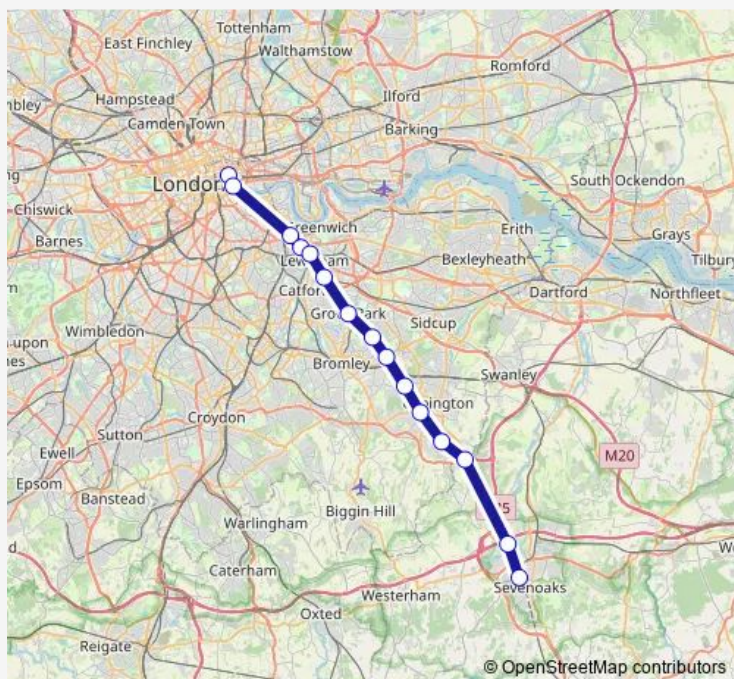

Thursday —

Friday —

Saturday —

Sunday 07:35-23:35

Route info

Direction: London Cannon Street

Stops: 15

Trip Duration: 0 hour 53 min

Direction

London Cannon Street — Sevenoaks

10 stops

[Open route schedule](#)

London Cannon Street

London Bridge

New Cross

St Johns (London)

Monday 23:33

Tuesday 23:33

Wednesday —

Thursday —

Friday —

Saturday —

Sunday —

Route info

Direction: London Cannon Street

Stops: 10

Trip Duration: 0 hour 42 min

Southeastern Rail time schedules and route maps are available in an offline PDF at busmaps.com. Use the busmaps.com website to see live bus times, train schedule or subway schedule, and step-by-step directions for all public transit in London