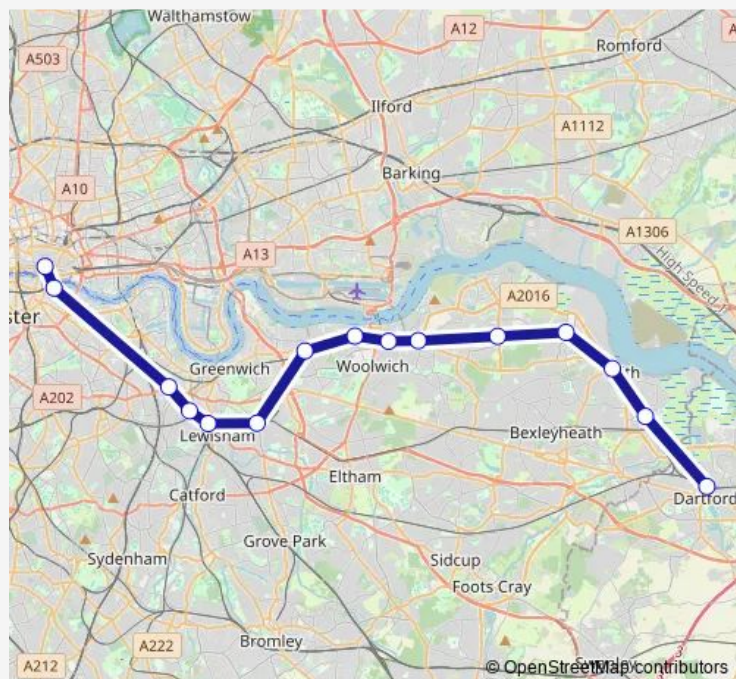

Dartford

Route schedule

London Cannon Street — Dartford

Monday	23:29-00:30 ⁺¹
Tuesday	00:26-00:30 ⁺¹
Wednesday	00:26-05:30
Thursday	—
Friday	—
Saturday	23:40-00:12 ⁺¹
Sunday	00:10-23:45

Route info

Direction: London Cannon Street

Stops: 13

Trip Duration: 0 hour 42 min

Direction

London Cannon Street — Dartford

12 stops

[Open route schedule](#)

London Cannon Street

London Bridge