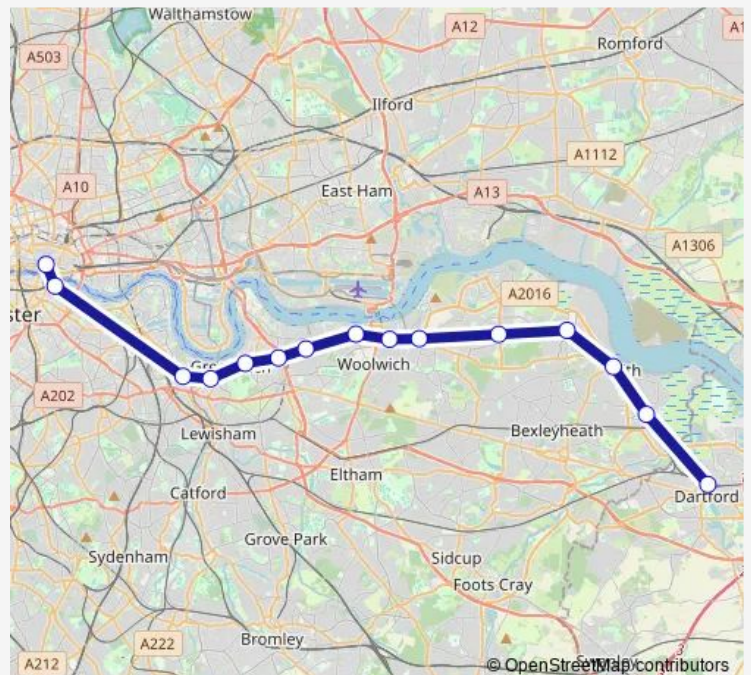

Rail Southeastern London Cannon Street - Dartford

[Go to website](#)

Direction

Dartford — London Cannon Street

13 stops

[Open route schedule](#)

- Dartford
- Crayford
- Bexley
- Albany Park
- Sidcup
- New Eltham
- Mottingham
- Lee (London)
- Hither Green
- St Johns (London)
- New Cross
- London Bridge
- London Cannon Street

Route schedule

Dartford — London Cannon Street

Monday	—
Tuesday	23:50
Wednesday	—
Thursday	—
Friday	—
Saturday	—
Sunday	—

Route info

Direction: Dartford

Stops: 13

Trip Duration: 0 hour 46 min

■ Southeastern — Dartford - London Cannon Street

Direction

London Cannon Street — Dartford

15 stops

[Open route schedule](#)

London Cannon Street

London Bridge

Deptford

Greenwich

Route info

Direction: London Cannon Street

Stops: 15

Trip Duration: 0 hour 48 min

Direction

Dartford — London Cannon Street

15 stops

[Open route schedule](#)